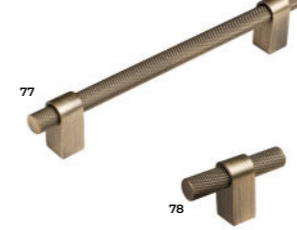

77 ANTIQUE BRASS BAR HANDLE: K1-364/365
(Available in various lengths)
78 ANTIQUE BRASS T-BAR: K1-363