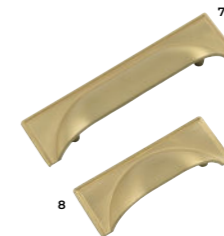

7 BRASS CUP HANDLE: K1-320
8 BRASS CUP HANDLE: K1-319