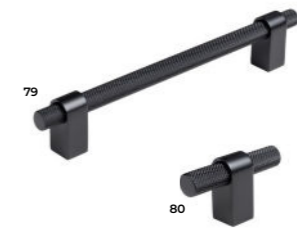

# Handle collection

75 BRUSHED NICKEL BAR HANDLE: K1-370/371  
*(Available in various lengths)*  
76 BRUSHED NICKEL T-BAR: K1-369

77 ANTIQUE BRASS BAR HANDLE: K1-364/365  
*(Available in various lengths)*  
78 ANTIQUE BRASS T-BAR: K1-363