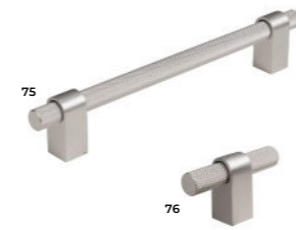

Handle collection

75 BRUSHED NICKEL BAR HANDLE: K1-370/371
(Available in various lengths)
76 BRUSHED NICKEL T-BAR: K1-369