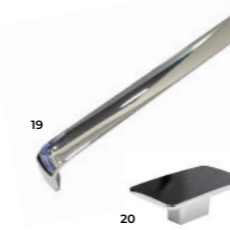

19 CHROME D-HANDLE: K1-316
20 CHROME KNOB: K1-314