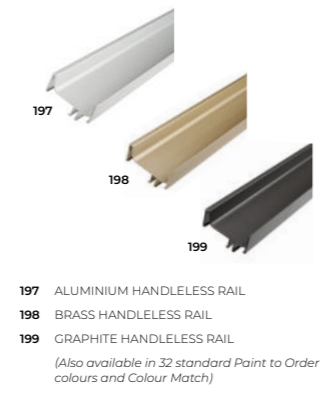

Handle collection