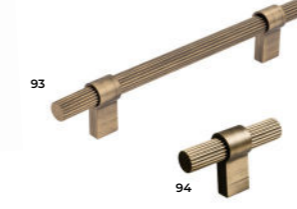

85 MATTE BLACK BAR HANDLE: K1-331/332  
*(Available in various lengths)*  
86 MATTE BLACK T-BAR: K1-330

87 SATIN BRASS BAR HANDLE: K1-397/398  
*(Available in various lengths)*  
88 SATIN BRASS KNOB K1-396

89 MATTE BLACK BAR HANDLE: K1-400/401  
*(Available in various lengths)*  
90 MATTE BLACK KNOB K1-399

91 BRUSHED NICKEL BAR HANDLE: K1-377  
92 BRUSHED NICKEL T-BAR: K1-376

93 ANTIQUE BRASS BAR HANDLE: K1-373  
94 ANTIQUE BRASS T-BAR: K1-372