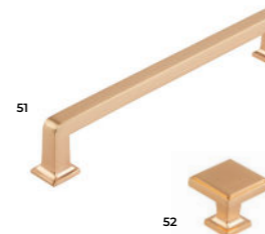

51 CHAMPAGNE GOLD D-HANDLE: K1-412/413
(Available in various lengths)
52 CHAMPAGNE GOLD KNOB K1-411