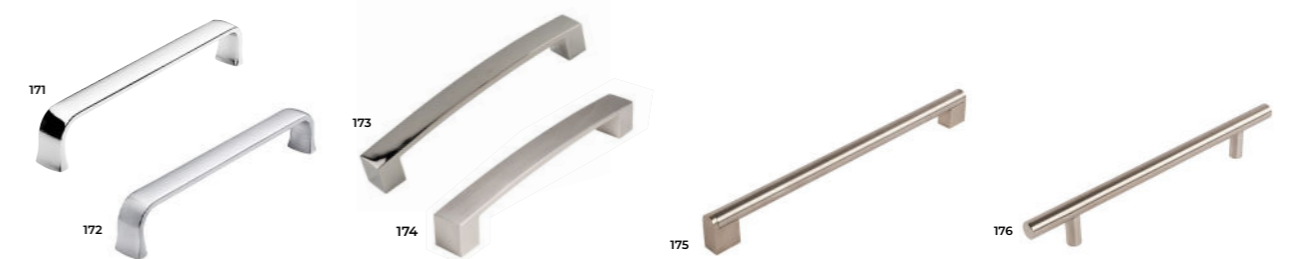

171 CHROME D-HANDLE: K1-165
172 INOX LOOK D-HANDLE: K1-166
173 CHROME D-HANDLE: K1-325
174 BRUSHED NICKEL D-HANDLE: K1-326
175 BRUSHED NICKEL BAR HANDLE: K1-184/426
(Available in various lengths)
176 BRUSHED NICKEL BAR HANDLE: K1-321/322/425
(Available in various lengths)