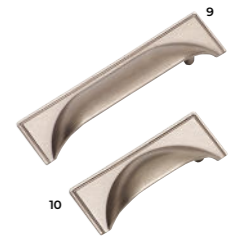

9 PEWTER CUP HANDLE: K1-176
10 PEWTER CUP HANDLE: K1-173