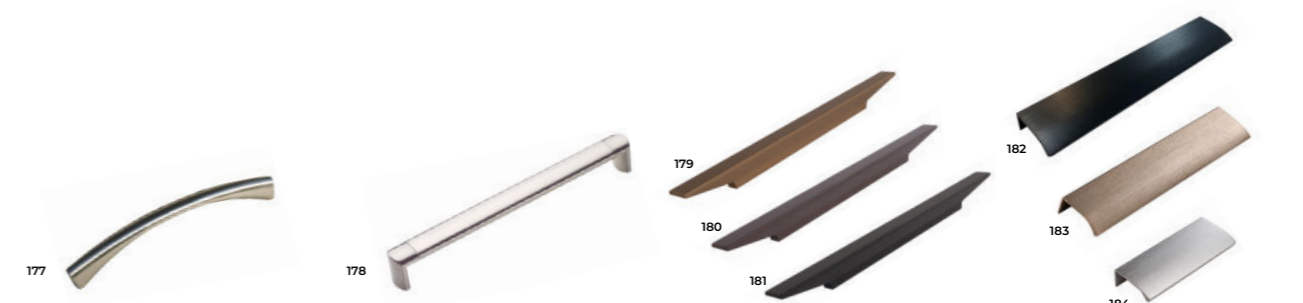

177 BRUSHED INOX LOOK D-HANDLE: K1-86
178 BRUSHED NICKEL D-HANDLE: K1-52
179 MATTE BRASS BAR HANDLE: K1-427/428
180 MATTE BRONZE BAR HANDLE: K1-429/430
181 MATTE BLACK BAR HANDLE: K1-431/432
(Available in various lengths)
182 BRUSHED BLACK TRIM HANDLE: K1-345/346/347
183 BRUSHED BRASS TRIM HANDLE: K1-339/340/341
184 BRUSHED INOX TRIM HANDLE: K1-342/343/344
(Available in various colours & lengths)