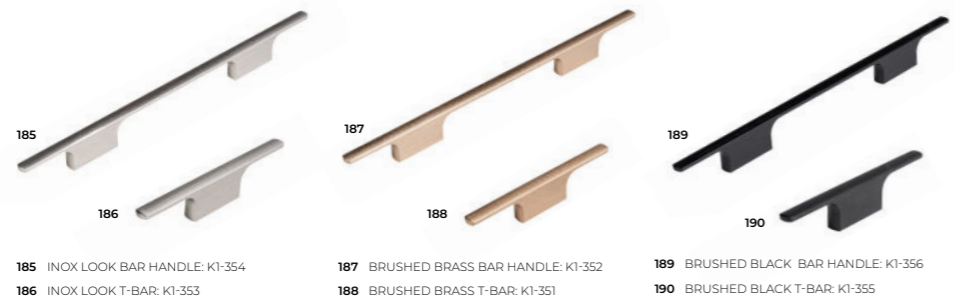

Handle collection