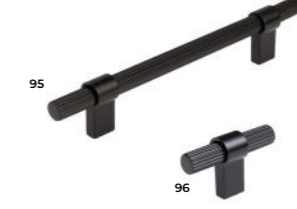

95 MATTE BLACK BAR HANDLE: K1-375
96 MATTE BLACK T-BAR: K1-374