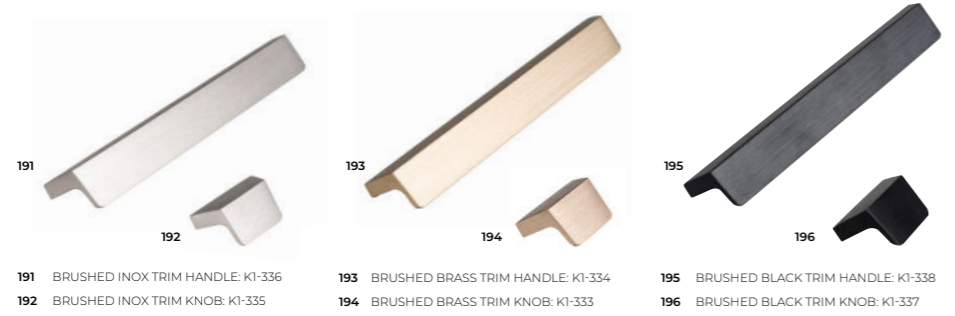

Handle collection