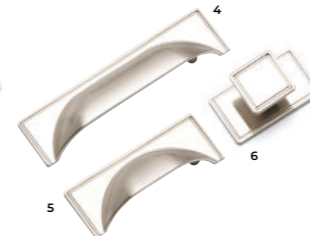

4 BRUSHED NICKEL CUP HANDLE: K1-174
5 BRUSHED NICKEL CUP HANDLE: K1-171
6 BRUSHED NICKEL KNOB: K1-179