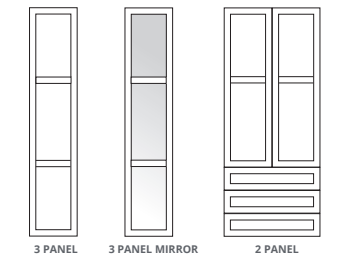

## DAWSON page 10

**STYLE:** narrow shaker with bevelled edge & v-groove  
**FINISH:** smooth matte foil

EX COLOURS

Porcelain  
Light Grey  
Cashmere

**WARDROBE DOOR DESIGNS**