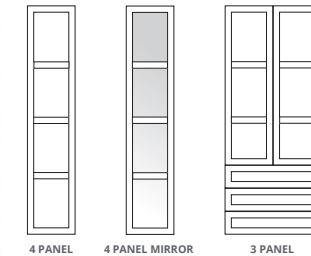

## ALDANA page 2

**STYLE:** narrow shaker  
**FINISH:** ash painted

PTO CMS MTO

**32 PAINT TO ORDER COLOURS** see page 20

**WARDROBE DOOR DESIGNS**