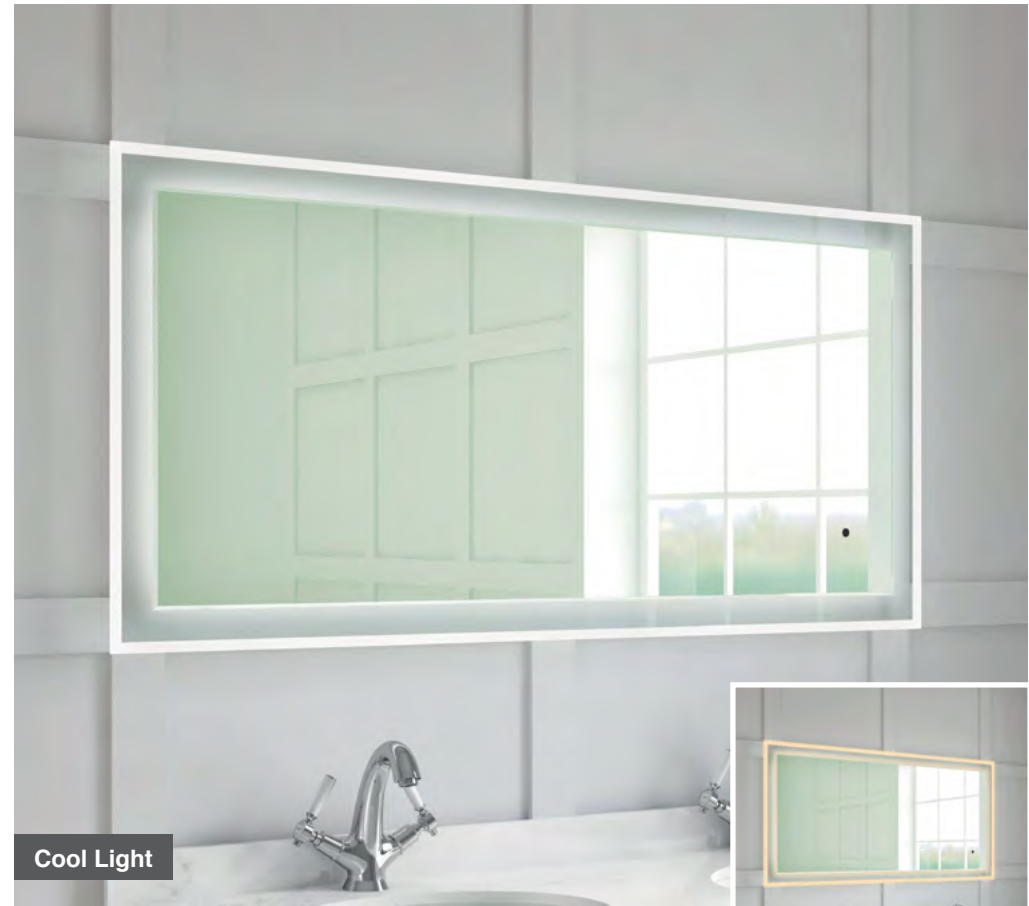

LED Mirrors

Farnham 50

H 700 x W 500 x D 30mm

MLMIFAR50 **£394**

Features

- LED Slimline Mirror
- Multi Functional Contactless Sensor Controls Light from Cool - Warm Brightness with Memory Function
- Ambient Lighting
- Landscape or Portrait
- Heated Demister Pad
- IP44

Farnham 60

H 800 x W 600 x D 30mm

MLMIFAR60 **£444**

Features

- LED Slimline Mirror
- Multi Functional Contactless Sensor Controls Light from Cool - Warm Brightness with Memory Function
- Ambient Lighting
- Landscape or Portrait
- Heated Demister Pad
- IP44

LED Mirrors

Farnham 100

H 600 x W 1000 x D 30mm

MLMIFAR100

£492

Features

- LED Slimline Mirror
- Multi Functional Contactless Sensor Controls Light from Cool - Warm Brightness with Memory Function
- Ambient Lighting
- Landscape or Portrait
- Heated Demister Pad
- IP44

Farnham 120

H 600 x W 1200 x D 30mm

MLMIFAR120

£567

Features

- LED Slimline Mirror
- Multi Functional Contactless Sensor Controls Light from Cool - Warm Brightness with Memory Function
- Ambient Lighting
- Landscape or Portrait
- Heated Demister Pad
- IP44