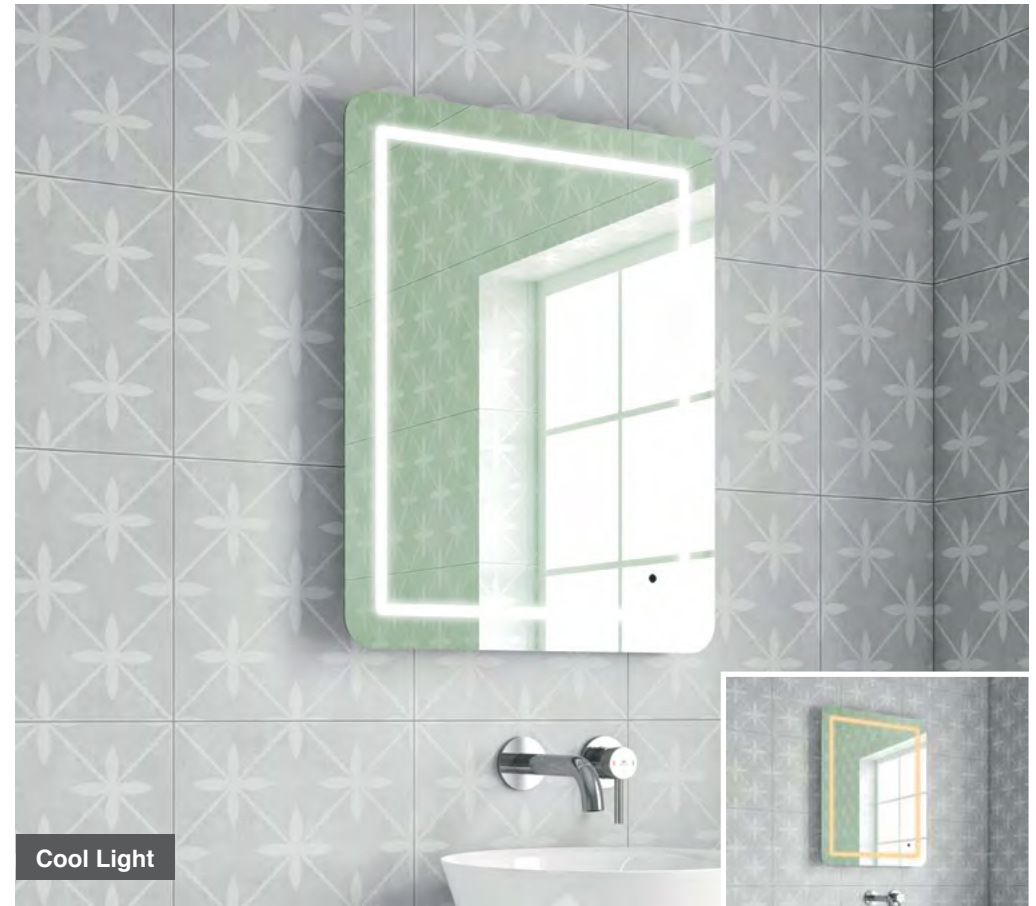

Cool Light

Warm Light

Jane 60

H 800 x W 600 x D 50mm

MLMIJAN60

£320

Features

- LED Mirror
- Multi Functional Contactless Sensor Controls Light from Cool - Warm & Brightness with Memory Function
- Ambient Lighting
- Landscape or Portrait
- Heated Demister Pad
- Charging Socket
- IP44

LED Mirrors

Cool Light

Warm Light

Mona 70

H 500 x W 700 x D 40mm

MLMIMON70 £267

Features

- LED Mirror
- Multi Functional Contactless Sensor Controls Light from Cool - Warm & Brightness with Memory Function
- Ambient Lighting
- Landscape or Portrait
- Heated Demister Pad
- IP44

Cool Light

Warm Light

Iris 55

H 700 x W 550 x D 40mm

MLMIIRI55 £284

Features

- LED Mirror
- Multi Functional Contactless Sensor Controls Light from Cool - Warm & Brightness with Memory Function
- Landscape or Portrait
- Heated Demister Pad
- IP44

LED Mirrors

Zara 50

H 700 x W 500 x D 40mm

MLMIZAR50

£284

Features

- LED Mirror
- Multi Functional Contactless Sensor Controls Light from Cool - Warm & Brightness with Memory Function
- Landscape or Portrait
- Heated Demister Pad
- IP44