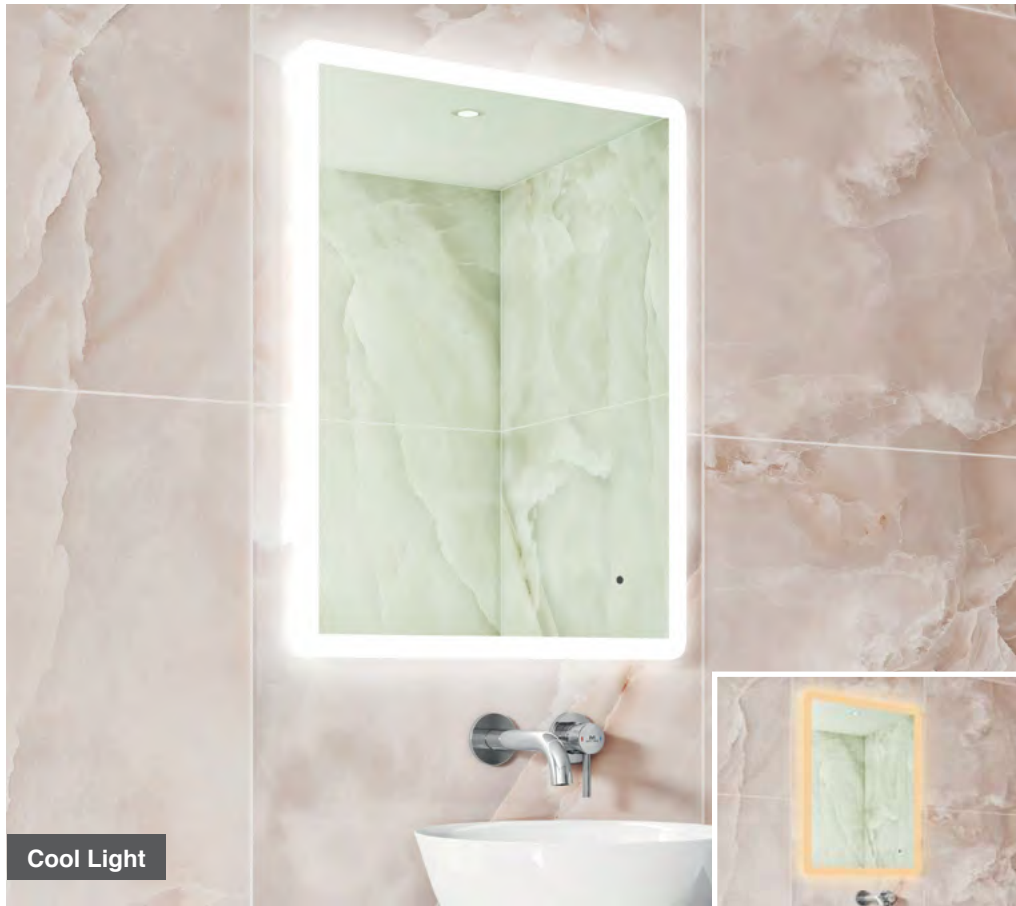

LED Mirrors

Lyle 45

H 800 x W 450 x D 30mm

MLMILYL45 **£320**

Features

- LED Slimline Mirror
- Multi Functional Contactless Sensor Controls Light from Cool - Warm & Brightness with Memory Function
- Ambient Lighting
- Landscape or Portrait
- Heated Demister Pad
- IP44

Lyle 50

H 700 x W 500 x D 30mm

MLMILYL50 **£320**

Features

- LED Slimline Mirror
- Multi Functional Contactless Sensor Controls Light from Cool - Warm & Brightness with Memory Function
- Ambient Lighting
- Landscape or Portrait
- Heated Demister Pad
- IP44

LED Mirrors

Cool Light

Warm Light

Lyle 60

H 800 x W 600 x D 30mm

MLMILYL60

£348

Features