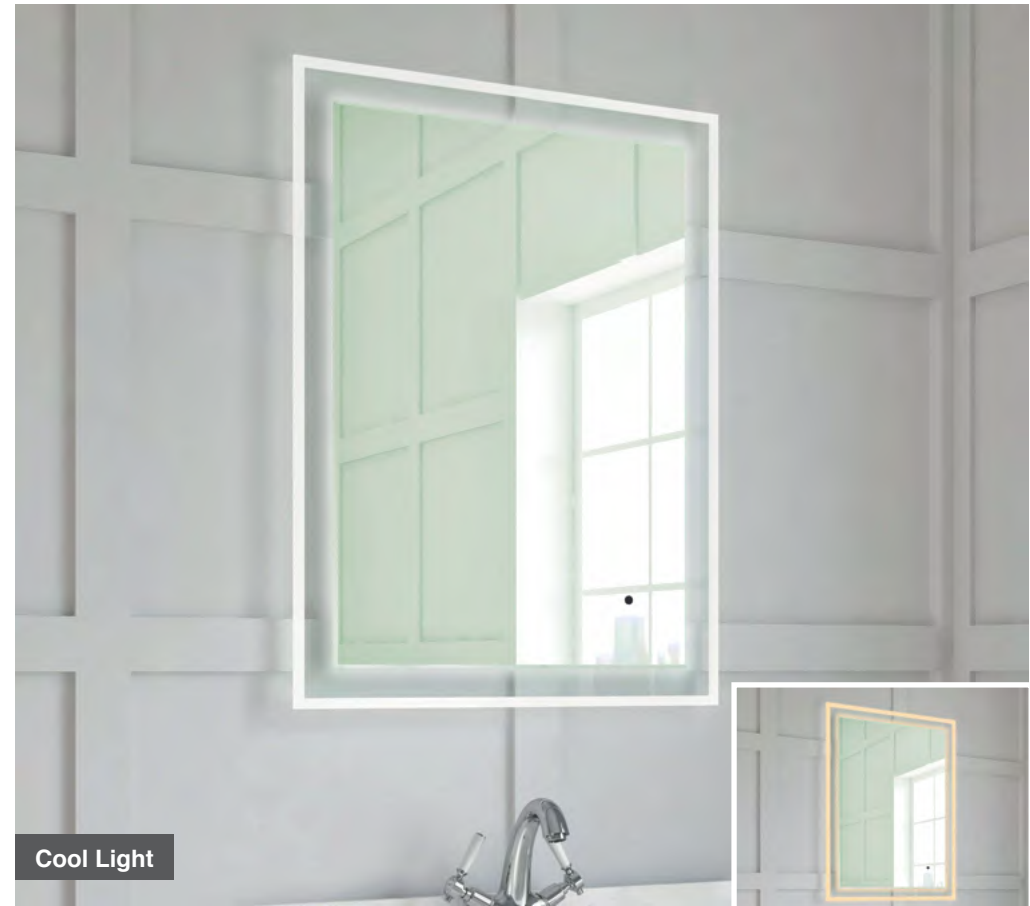

LED Mirrors

Oren 60

H 600 x W 600 x D 30mm

MLMIORE60

£348

Features

- LED Slimline Mirror
- Multi Functional Contactless Sensor Controls Light from Cool - Warm & Brightness with Memory Function
- Ambient Lighting
- Heated Demister Pad
- IP44

Oren 80

H 600 x W 800 x D 30mm

MLMIORE80

£418

Features

- LED Slimline Mirror
- Multi Functional Contactless Sensor Controls Light from Cool - Warm & Brightness with Memory Function
- Ambient Lighting
- Landscape or Portrait
- Heated Demister Pad
- IP44

LED Mirrors

Farnham 50

H 700 x W 500 x D 30mm

MLMIFAR50 **£394**

Features

- LED Slimline Mirror
- Multi Functional Contactless Sensor Controls Light from Cool - Warm Brightness with Memory Function
- Ambient Lighting
- Landscape or Portrait
- Heated Demister Pad
- IP44

Farnham 60

H 800 x W 600 x D 30mm

MLMIFAR60 **£444**

Features

- LED Slimline Mirror
- Multi Functional Contactless Sensor Controls Light from Cool - Warm Brightness with Memory Function
- Ambient Lighting
- Landscape or Portrait
- Heated Demister Pad
- IP44