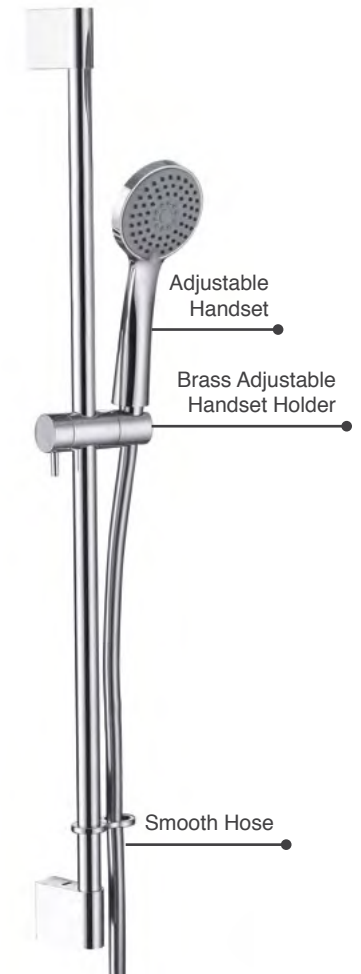

MLSHDEK13

£80

Desire Sliding Rail Kit 4

- Adjustable Sliding Rail Kit
- Chrome Handset
- Solid Brass Chrome Plated Handset Holder
- Premium Antibacterial PVC Hose 1.5m

MLSHDEK14

£192

Desire Sliding Rail Kit 6