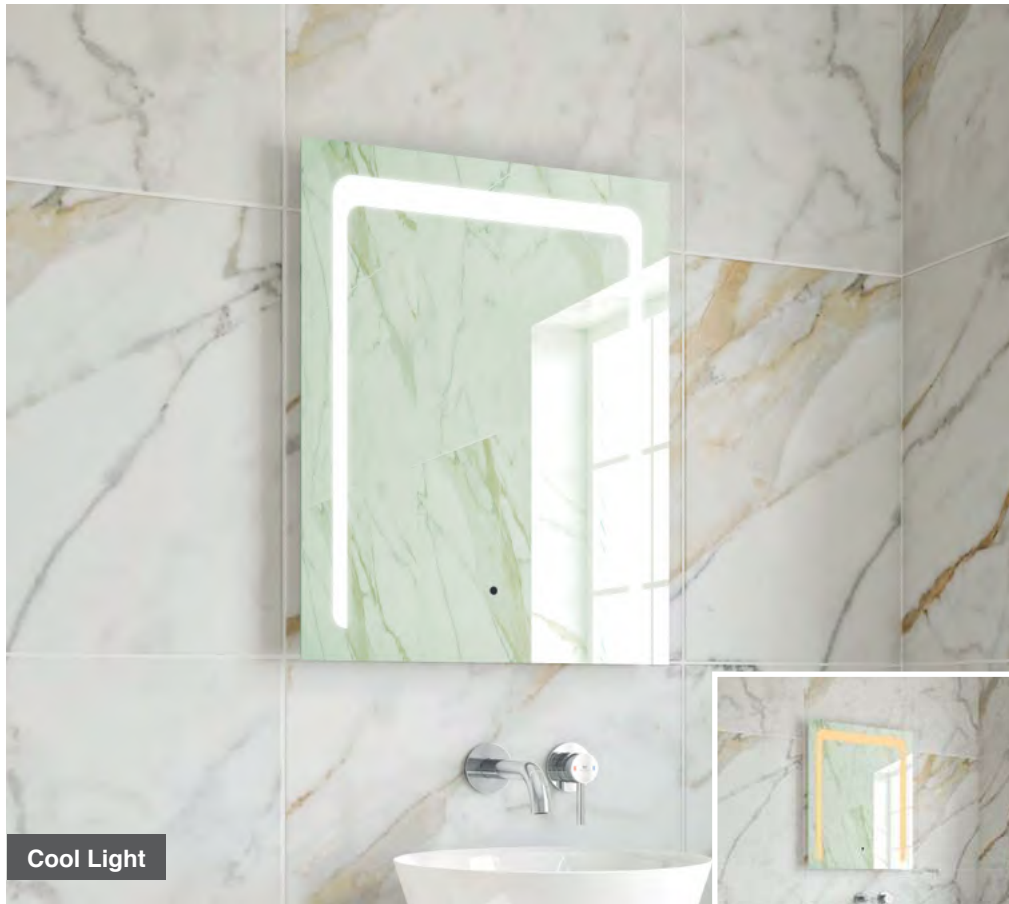

- LED Slimline Mirror
- Multi Functional Contactless Sensor Controls Light from Cool - Warm & Brightness with Memory Function
- Ambient Lighting
- Landscape or Portrait
- Heated Demister Pad
- IP44

Cool Light

Warm Light

Lyle 120

H 600 x W 1200 x D 30mm

MLMILYL120

£576

Features

- LED Slimline Mirror
- Multi Functional Contactless Sensor Controls Light from Cool - Warm & Brightness with Memory Function
- Ambient Lighting
- Landscape or Portrait
- Heated Demister Pad
- IP44

LED Mirrors

Jade 50

H 700 x W 500 x D 50mm

MLMIJAD50 **£320**

Features

- LED Mirror
- Multi Functional Contactless Sensor Controls Light from Cool - Warm & Brightness with Memory Function
- Ambient Downlight
- Portrait
- Heated Demister Pad
- Charging Socket
- IP44

Jade 60

H 800 x W 600 x D 50mm

MLMIJAD60 **£375**

Features

- LED Mirror
- Multi Functional Contactless Sensor Controls Light from Cool - Warm & Brightness with Memory Function
- Ambient Downlight
- Portrait
- Heated Demister Pad
- Charging Socket
- IP44