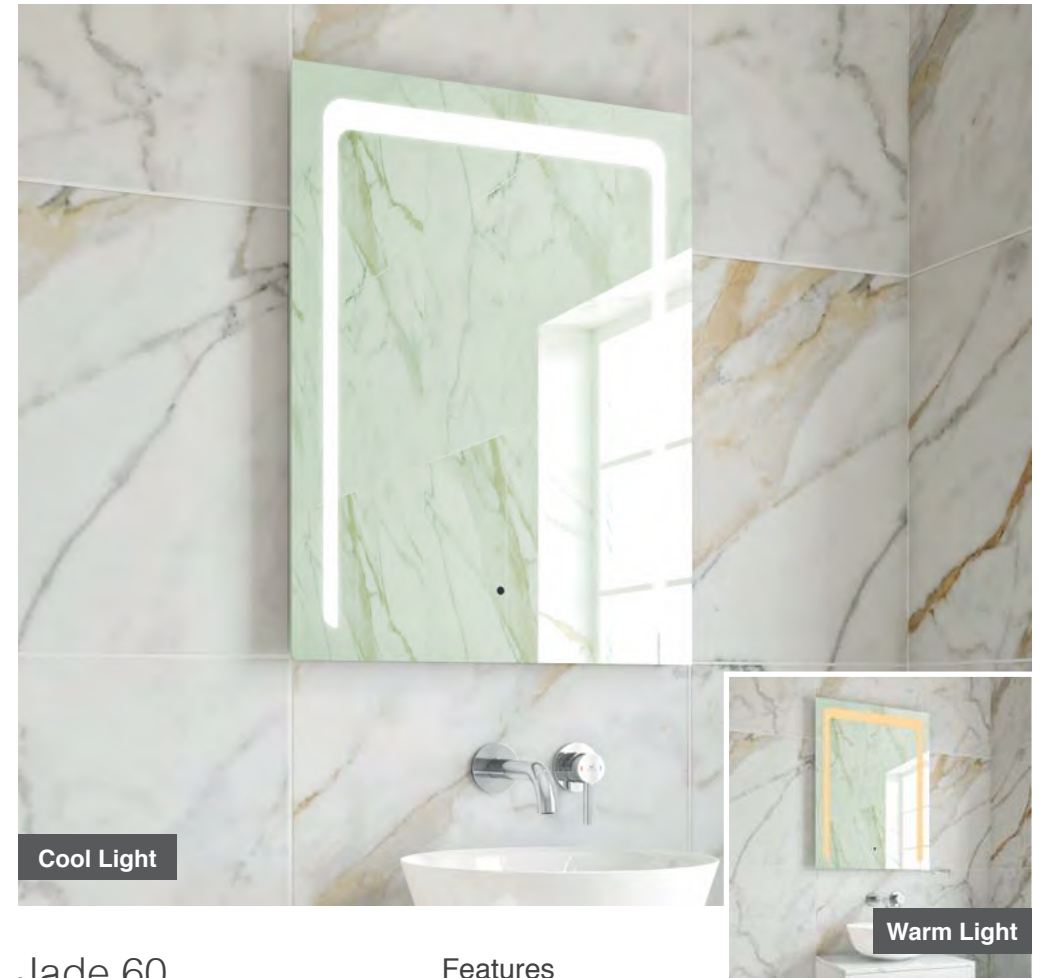

- LED Slimline Mirror
- Multi Functional Contactless Sensor Controls Light from Cool - Warm & Brightness with Memory Function
- Ambient Lighting
- Landscape or Portrait
- Heated Demister Pad
- IP44

Cool Light

Warm Light

Lyle 120

H 600 x W 1200 x D 30mm

MLMILYL120

£576

Features

- LED Slimline Mirror
- Multi Functional Contactless Sensor Controls Light from Cool - Warm & Brightness with Memory Function
- Ambient Lighting
- Landscape or Portrait
- Heated Demister Pad
- IP44

LED Mirrors

Jade 50

H 700 x W 500 x D 50mm

MLMIJAD50 **£320**

Features

- LED Mirror
- Multi Functional Contactless Sensor Controls Light from Cool - Warm & Brightness with Memory Function
- Ambient Downlight
- Portrait
- Heated Demister Pad
- Charging Socket
- IP44

Jade 60

H 800 x W 600 x D 50mm

MLMIJAD60 **£375**

Features

- LED Mirror
- Multi Functional Contactless Sensor Controls Light from Cool - Warm & Brightness with Memory Function
- Ambient Downlight
- Portrait
- Heated Demister Pad
- Charging Socket
- IP44