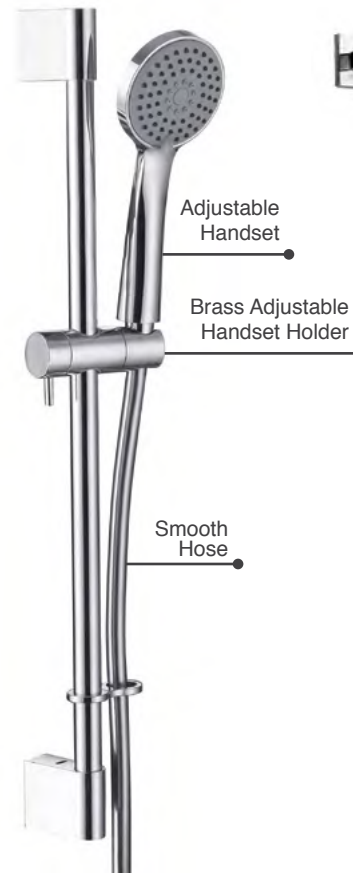

Desire Series

Shower Kit 4

- Desire Square Dual 1 Outlet Thermostatic Concealed Valve
- Desire Square Shower Arm 300mm
- Desire SS Shower Head 7 250mm

SHOKIT4 £432

P 1.0

Shower Kit 5

- Desire Round Dual 2 Outlet Thermostatic Concealed Valve
- Desire Sliding Rail Kit 2
- Desire Round Wall Outlet
- Desire Round Shower Arm 300mm
- Desire SS Shower Head 4 250mm

SHOKIT5 £611

P 1.0

Shower Kit 6

- Desire Square Dual 2 Outlet Thermostatic Concealed Valve
- Desire Sliding Rail Kit 3
- Desire Square Wall Outlet
- Desire Square Shower Arm 300mm
- Desire SS Shower Head 7 250mm

SHOKIT6 £592

P 1.0