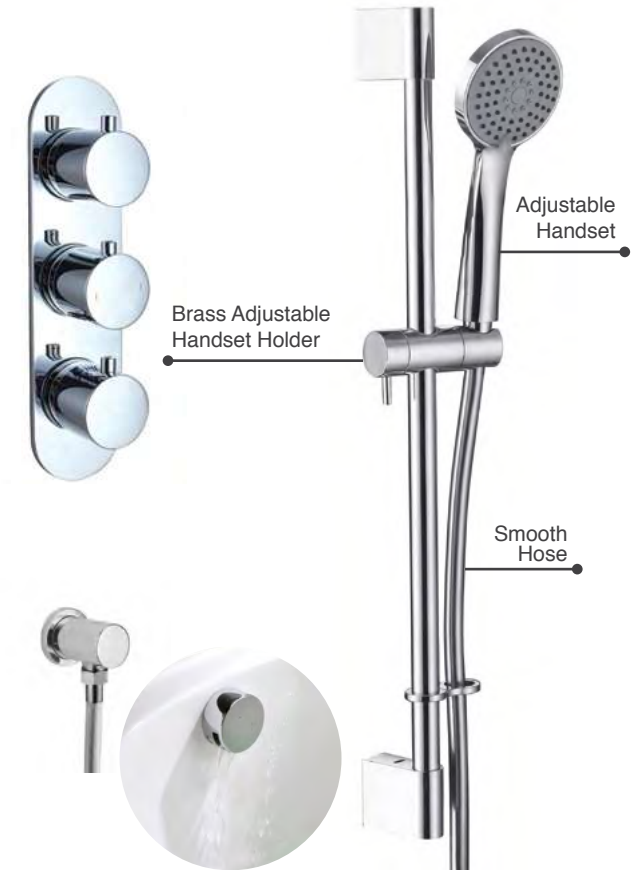

BATKIT1 £649

P 1.0

Bath Kit 2

- Desire **Slimline** Dual 2 Outlet Chrome Thermostatic Concealed Valve c/w Handset Holder, Head & Hose
- Round Overflow Bath Filler c/w Easy Clean Spring Waste

BATKIT2 £567

P 1.0