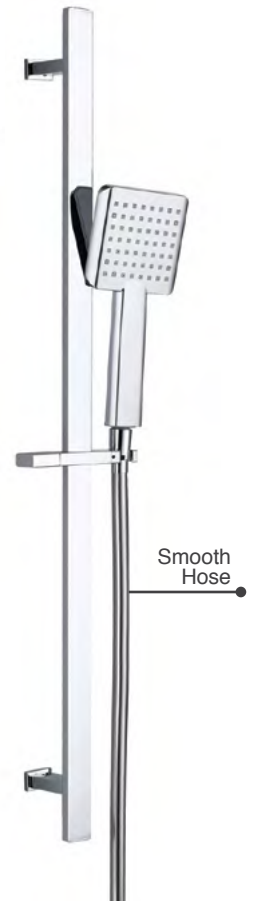

Desire Series

Shower Kit 4

- Desire Square Dual 1 Outlet Thermostatic Concealed Valve
- Desire Square Shower Arm 300mm
- Desire SS Shower Head 7 250mm

SHOKIT4 £432

P 1.0

Shower Kit 5

- Desire Round Dual 2 Outlet Thermostatic Concealed Valve
- Desire Sliding Rail Kit 2
- Desire Round Wall Outlet
- Desire Round Shower Arm 300mm
- Desire SS Shower Head 4 250mm

SHOKIT5 £611

P 1.0

Shower Kit 6

- Desire Square Dual 2 Outlet Thermostatic Concealed Valve
- Desire Sliding Rail Kit 3
- Desire Square Wall Outlet
- Desire Square Shower Arm 300mm
- Desire SS Shower Head 7 250mm

SHOKIT6 £592

P 1.0