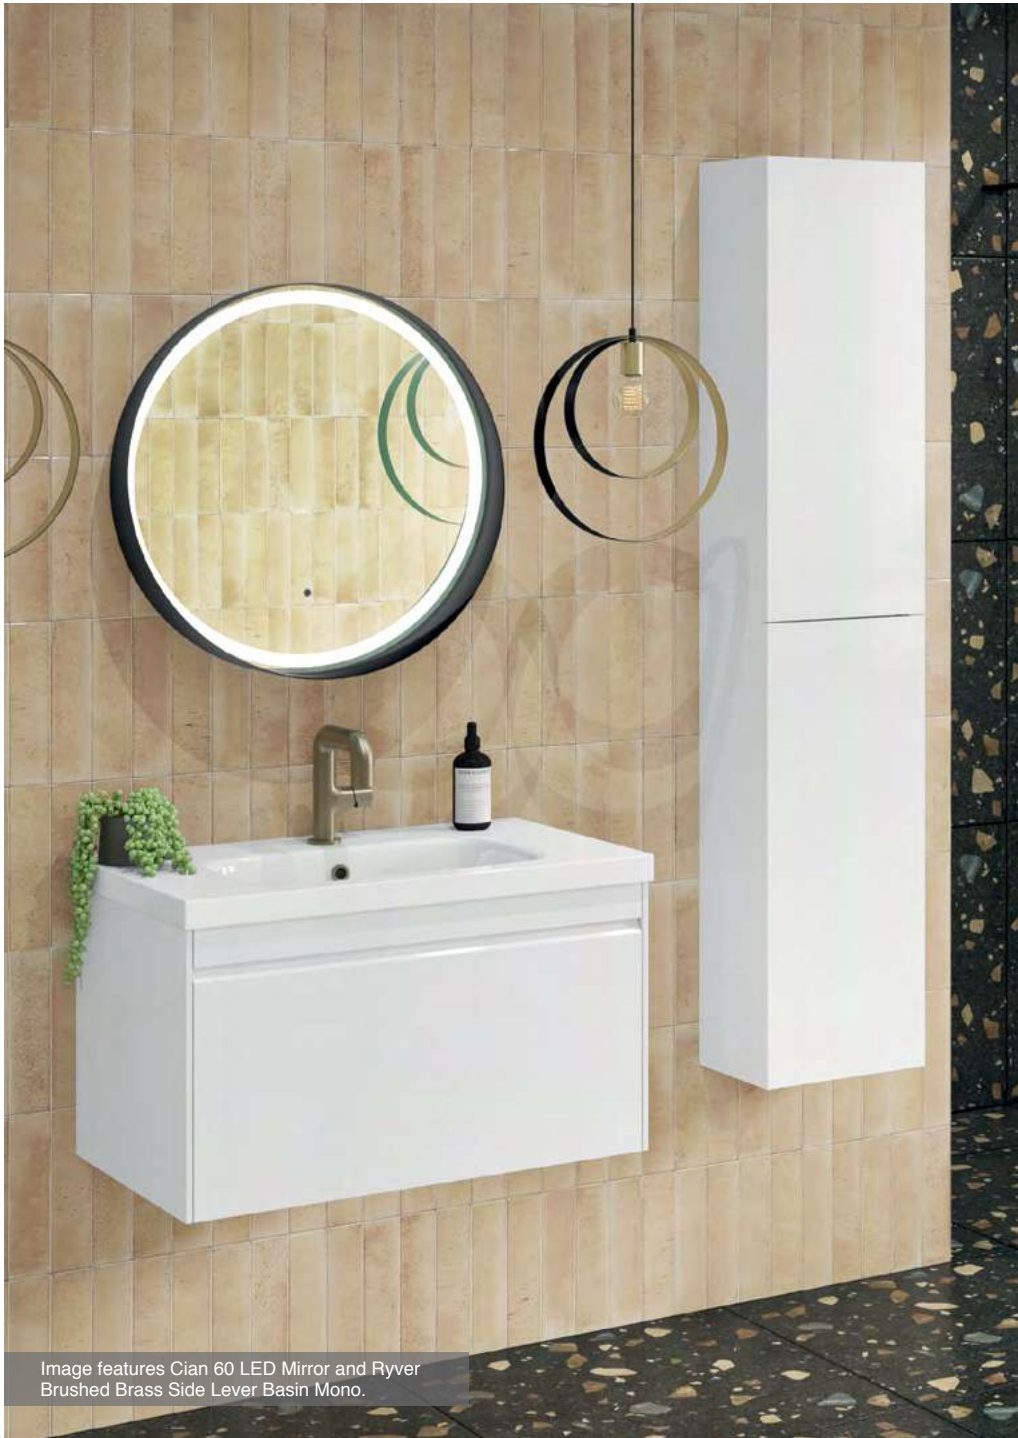

Image features Cian 60 LED Mirror and Ryver Brushed Brass Side Lever Basin Mono.