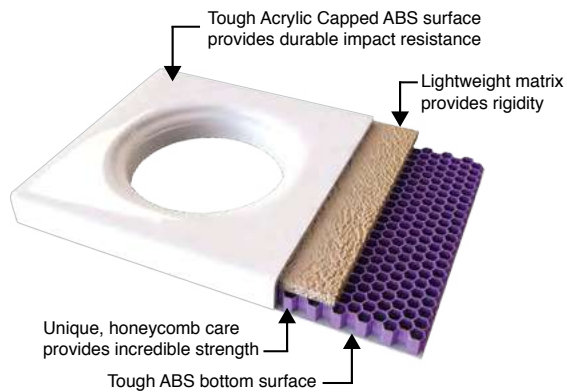

EPKQD Quadrant & Offset Quadrant Easy Plumb Kit suits trays up to 1200mm* **£135**

* Panel cut to suit size.

Flexi-Seal

Flexible Waterproof Seal

FS1.8	1.8 Metre Flexi-Seal	£29
FS2	2 Metre Flexi-Seal	£32
FS2.5	2.5 Metre Flexi-Seal	£39
FS3	3 Metre Flexi-Seal	£46
FS3.2	3.2 Metre Flexi-Seal	£51
FS4	4 Metre Flexi-Seal	£60
FS20	20 Metre Flexi-Seal	£303