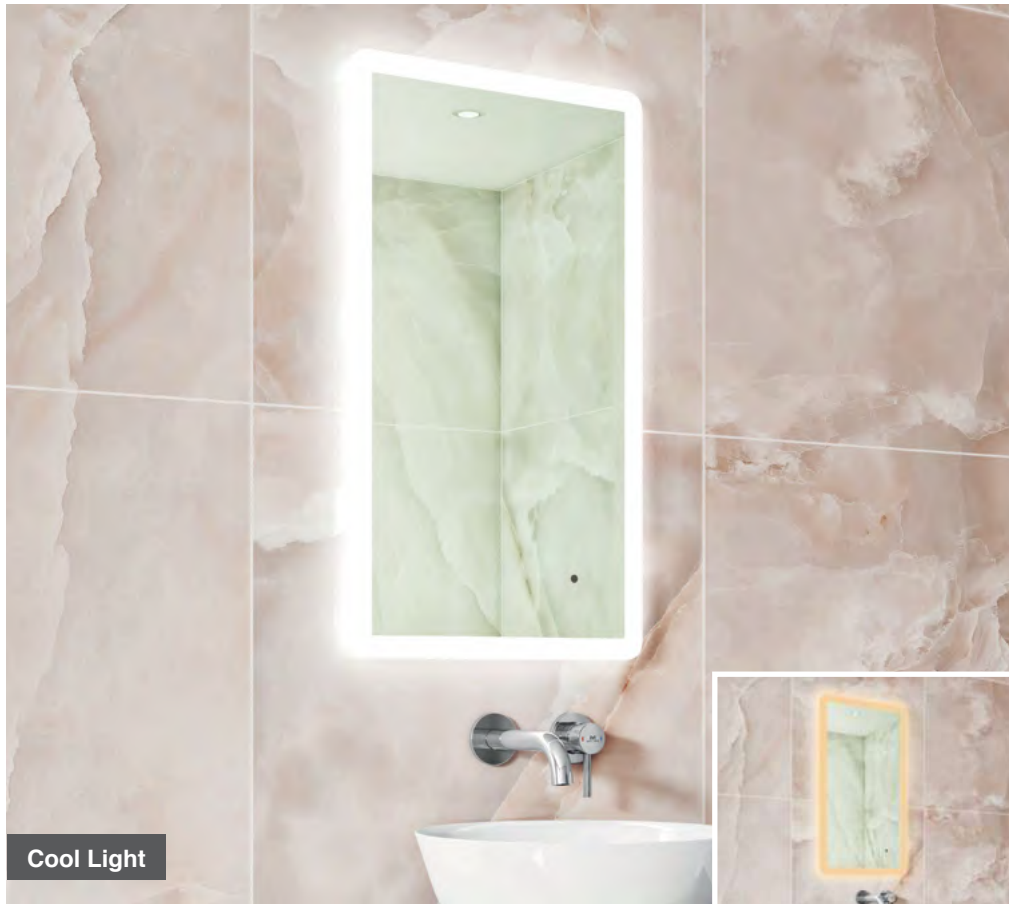

LED Mirrors

Zara 50

H 700 x W 500 x D 40mm

MLMIZAR50

£284

Features

- LED Mirror
- Multi Functional Contactless Sensor Controls Light from Cool - Warm & Brightness with Memory Function
- Landscape or Portrait
- Heated Demister Pad
- IP44

Zara 60

H 800 x W 600 x D 40mm

MLMIZAR60

£320

Features

- LED Mirror
- Multi Functional Contactless Sensor Controls Light from Cool - Warm & Brightness with Memory Function
- Landscape or Portrait
- Heated Demister Pad
- IP44

LED Mirrors

Lyle 45

H 800 x W 450 x D 30mm

MLMILYL45 **£320**

Features

- LED Slimline Mirror
- Multi Functional Contactless Sensor Controls Light from Cool - Warm & Brightness with Memory Function
- Ambient Lighting
- Landscape or Portrait
- Heated Demister Pad
- IP44

Lyle 50

H 700 x W 500 x D 30mm

MLMILYL50 **£320**

Features

- LED Slimline Mirror
- Multi Functional Contactless Sensor Controls Light from Cool - Warm & Brightness with Memory Function
- Ambient Lighting
- Landscape or Portrait
- Heated Demister Pad
- IP44