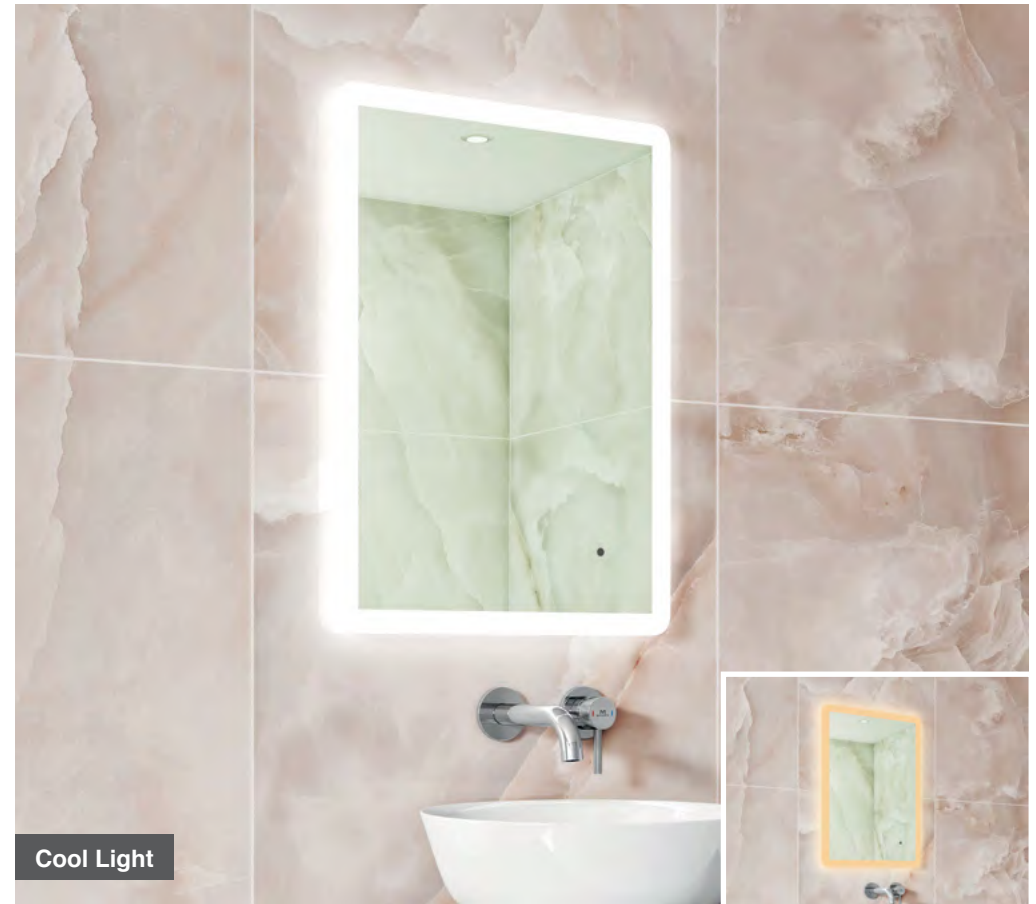

Zara 60

H 800 x W 600 x D 40mm

MLMIZAR60

£320

Features

- LED Mirror
- Multi Functional Contactless Sensor Controls Light from Cool - Warm & Brightness with Memory Function
- Landscape or Portrait
- Heated Demister Pad
- IP44

LED Mirrors

Lyle 45

H 800 x W 450 x D 30mm

MLMILYL45 **£320**

Features

- LED Slimline Mirror
- Multi Functional Contactless Sensor Controls Light from Cool - Warm & Brightness with Memory Function
- Ambient Lighting
- Landscape or Portrait
- Heated Demister Pad
- IP44

Lyle 50

H 700 x W 500 x D 30mm

MLMILYL50 **£320**

Features

- LED Slimline Mirror
- Multi Functional Contactless Sensor Controls Light from Cool - Warm & Brightness with Memory Function
- Ambient Lighting
- Landscape or Portrait
- Heated Demister Pad
- IP44