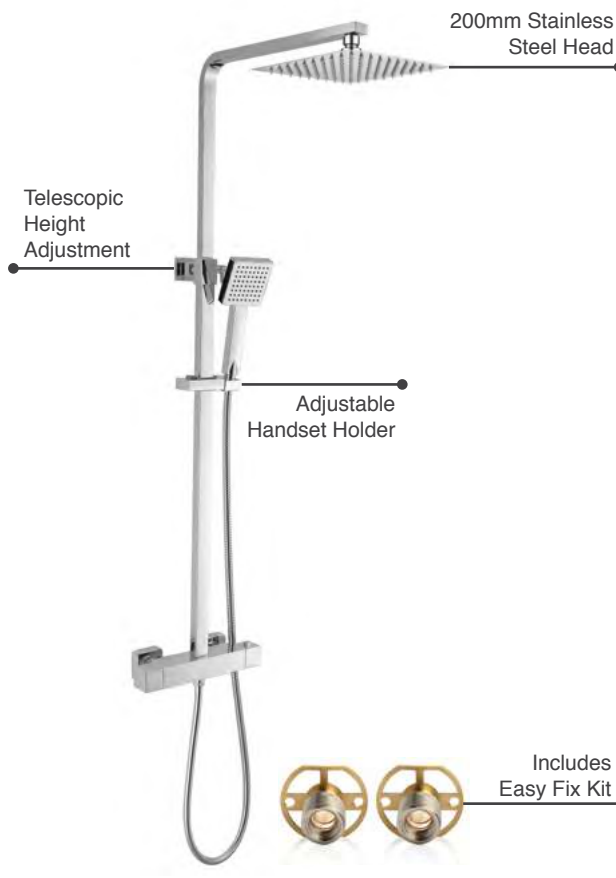

MLSHFLRD

£257

P 1.0

Flo Square

- Thermostatic Exposed Shower Valve
- Adjustable Riser Rail
- 200mm Stainless Steel Head
- Chrome Adjustable Handset
- Standard Chrome Hose 1.5m
- Easy Fix Kit

MLSHFLSQ

£382

P 1.0