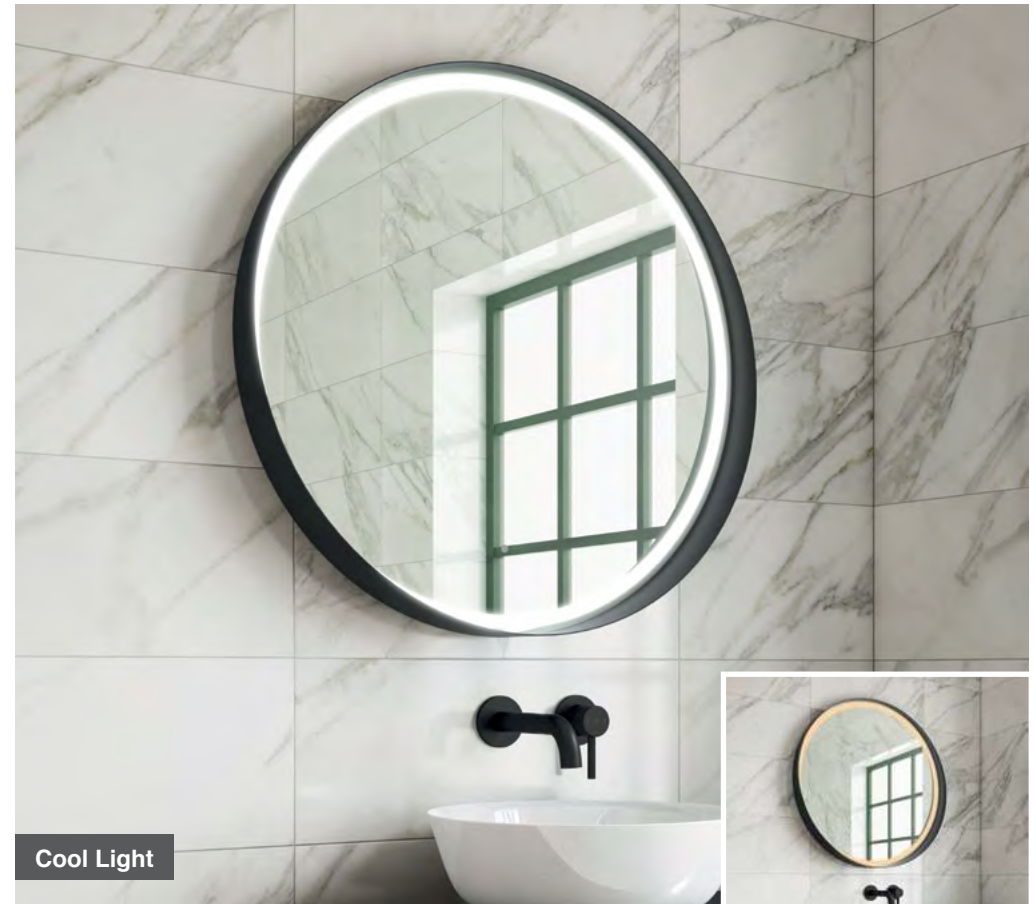

H 1000 x W 1000 x D 30mm

MLMIZAN100

£692

Features

- LED Slimline Mirror
- Multi Functional Contactless Sensor Controls Light from Cool - Warm & Brightness with Memory Function
- Ambient Lighting
- Heated Demister Pad
- IP44

LED Mirrors

Cool Light

Warm Light

Cian 60

H 600 x W 600 x D 110mm

MLMICIA60 **£363**

Features

- Black Framed LED Mirror with Shelf
- Multi Functional Contactless Sensor Controls Light from Cool - Warm & Brightness with Memory Function
- Heated Demister Pad
- IP44

LED Mirrors

Oren 60

H 600 x W 600 x D 30mm

MLMIORE60

£348

Features

- LED Slimline Mirror
- Multi Functional Contactless Sensor Controls Light from Cool - Warm & Brightness with Memory Function
- Ambient Lighting
- Heated Demister Pad
- IP44