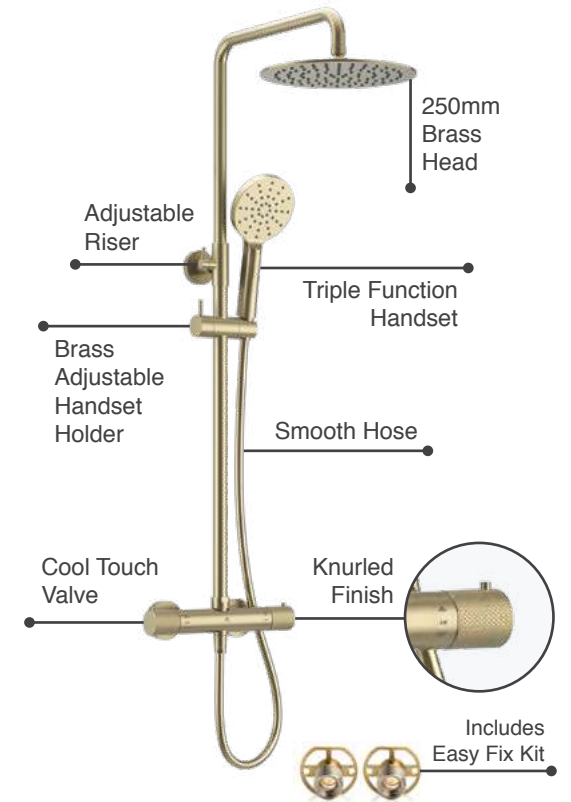

Ryver Knurled Exposed Thermostatic Shower

- Cool Touch Thermostatic Exposed Valve
- Adjustable Riser Rail Kit
- 250mm Brass Head
- Push Button Triple Function Handset
- Solid Brass Adjustable Handset Holder
- Premium Antibacterial PVC Shower Hose 1.5m
- Easy Fix Kit
- Brushed Brass PVD Finish

RYVSHOKBB

£712

P 1.0

P Minimum bar pressure required to outlet