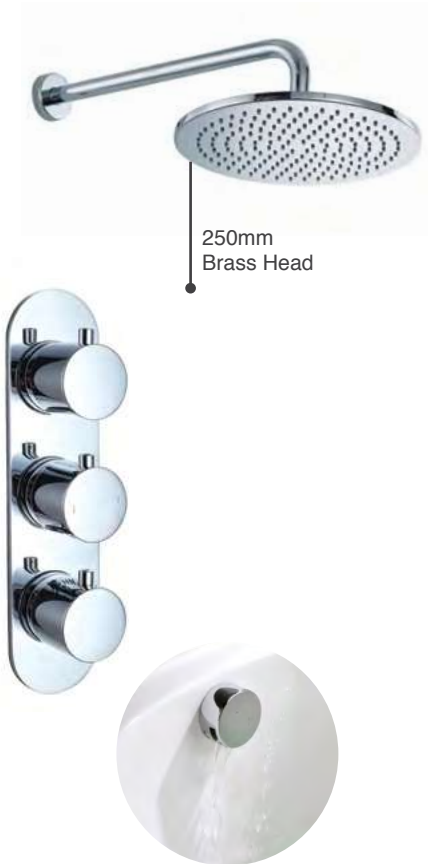

Desire Series

Bath Kit 1

- Desire **Slimline** Triple 2 Outlet Chrome Thermostatic Concealed Valve
- Round Overflow Bath Filler c/w Easy Clean Spring Waste
- Desire Round Shower Arm 300mm
- Desire Brass Shower Head 9 250mm

BATKIT1 £649

P 1.0