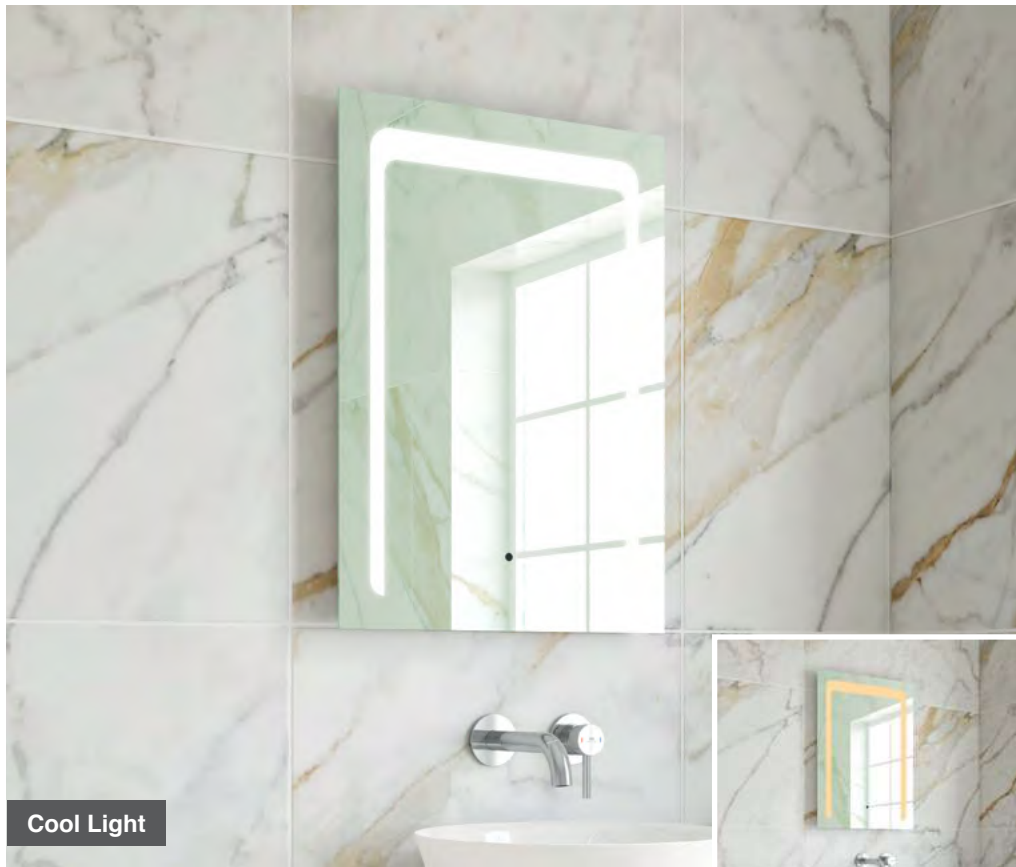

Cool Light

Audio Mirrors

Cool Light

Warm Light

Jade 55 Bluetooth

H 700 x W 550 x D 50mm

MLMIJAD55BT

£399

Bluetooth™

Features

- LED Mirror
- Multi Functional Contactless Sensor Controls Light from Cool - Warm & Brightness with Memory Function
- Portrait
- Heated Demister Pad
- Charging Socket
- Bluetooth Audio
- IP44