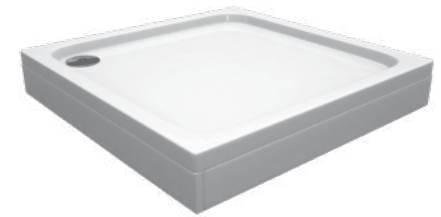

Easy Plumb Kit

Height 100mm (Excluding Tray)

EPKSQRT Square & Rectangle Easy Plumb Kit suits trays up to 1700mm* **£152**

EPKQD Quadrant & Offset Quadrant Easy Plumb Kit suits trays up to 1200mm* **£135**

* Panel cut to suit size.

Flexi-Seal

Flexible Waterproof Seal

FS1.8	1.8 Metre Flexi-Seal	£29
FS2	2 Metre Flexi-Seal	£32
FS2.5	2.5 Metre Flexi-Seal	£39
FS3	3 Metre Flexi-Seal	£46
FS3.2	3.2 Metre Flexi-Seal	£51
FS4	4 Metre Flexi-Seal	£60
FS20	20 Metre Flexi-Seal	£303