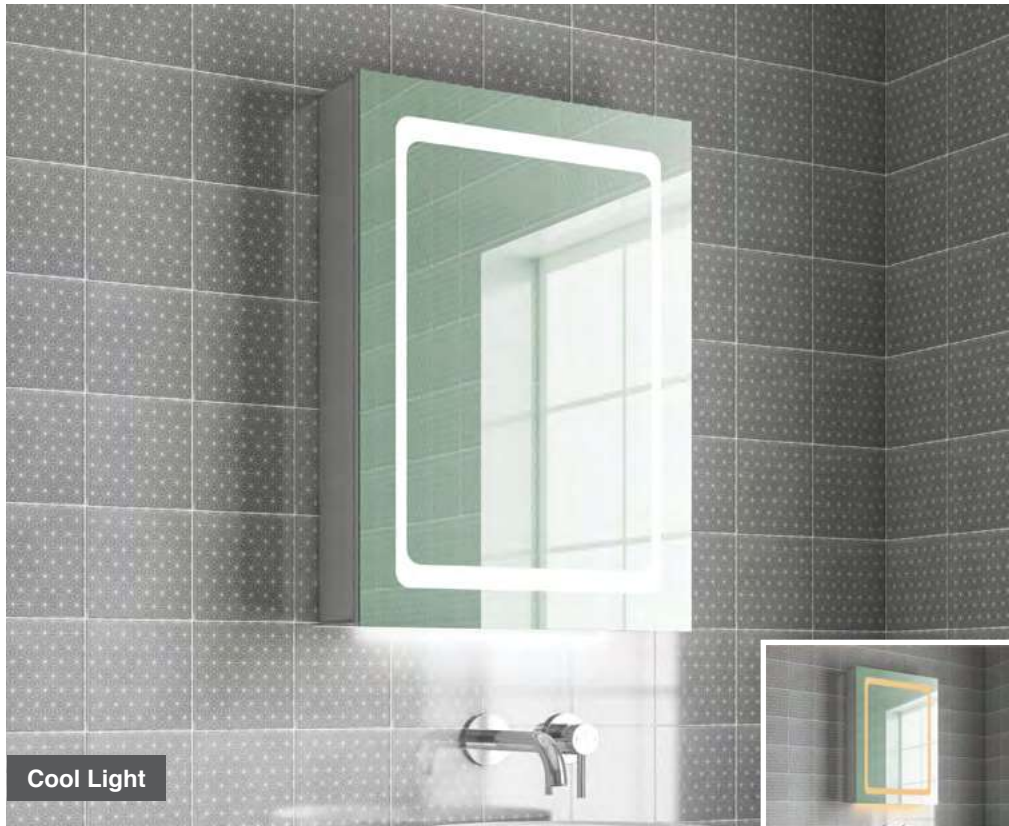

LED Mirror Cabinets

Annie 50

H 700 x W 500 x D 130mm

MLCAANN50

£468

Features

- LED Aluminium Mirror Cabinet
- Multi Functional Infrared Sensor Controls Light from Cool - Warm & Brightness with Memory Function
- Soft Close Left Hand Hinge Door
- 2 Adjustable Shelves
- Charging Socket
- IP44

Annie 60

H 700 x W 600 x D 130mm

MLCAANN60

£524

Features

- LED Aluminium Mirror Cabinet
- Multi Functional Infrared Sensor Controls Light from Cool - Warm & Brightness with Memory Function
- Soft Close Hinge Doors
- 2 Adjustable Shelves
- Charging Socket
- IP44

LED Mirror Cabinets

Sky 50

H 700 x W 500 x D 130mm

MLCASKY50 £495

Features

- LED Aluminium Mirror Cabinet
- Multi Functional Infrared Sensor Controls Light from Cool - Warm & Brightness with Memory Function
- Ambient Downlight
- Soft Close Left Hand Hinge Door
- 2 Adjustable Shelves
- Heated Demister Pad
- Charging Socket
- IP44