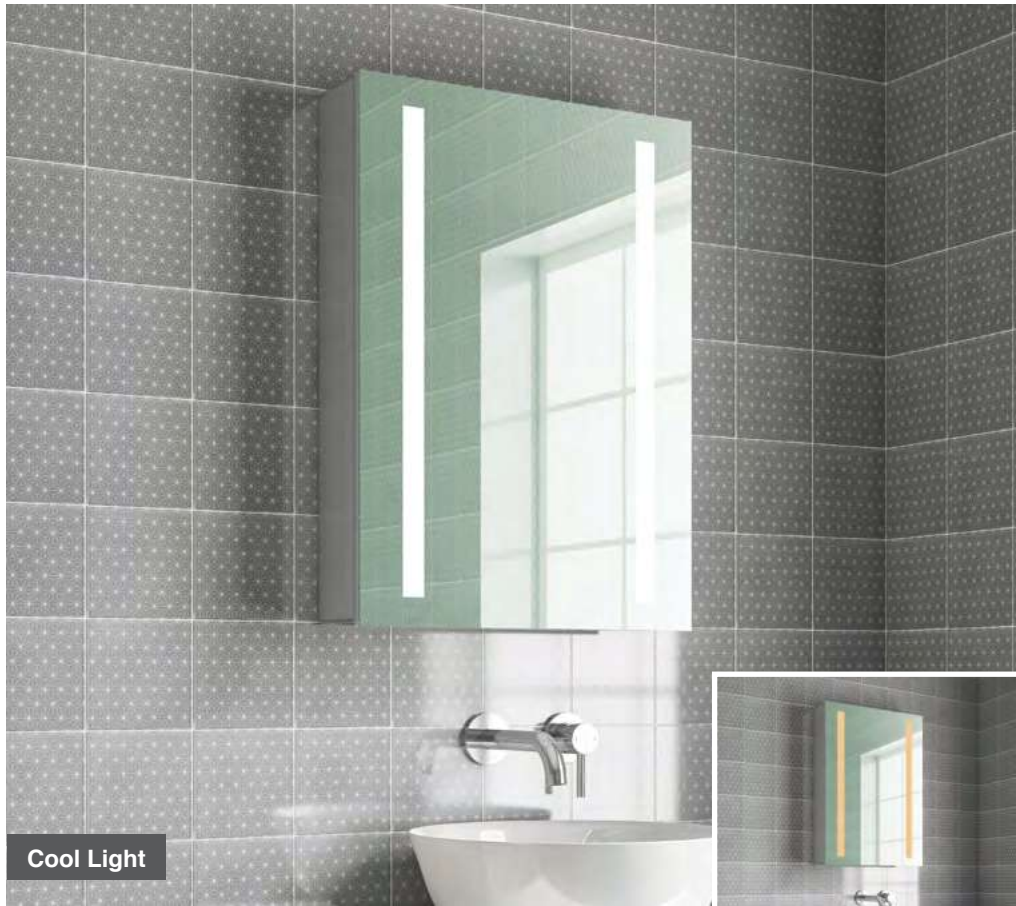

Maya 50 Bluetooth

H 700 x W 500 x D 130mm

MLCAMAY50BT

£684

 Bluetooth™

Features

- LED Aluminium Mirror Cabinet
- Infrared Sensor Controls Light from Cool - Warm & Brightness with Memory Function
- Ambient Downlight
- Soft Close Left Hand Hinge Door
- 2 Adjustable Shelves
- Heated Demister Pad
- Charging Socket
- Bluetooth Audio
- IP44

LED Mirror Cabinets

Annie 50

H 700 x W 500 x D 130mm

MLCAANN50

£468

Features

- LED Aluminium Mirror Cabinet
- Multi Functional Infrared Sensor Controls Light from Cool - Warm & Brightness with Memory Function
- Soft Close Left Hand Hinge Door
- 2 Adjustable Shelves
- Charging Socket
- IP44