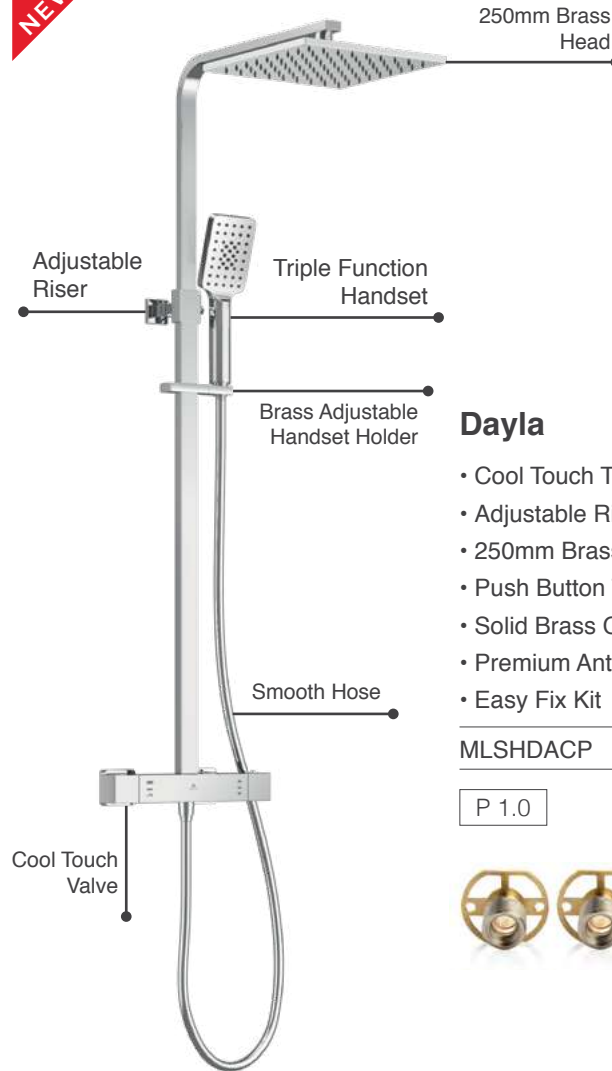

NEW

Dayla

NEW

Dayla

- Cool Touch Thermostatic Exposed Shower Valve
- Adjustable Riser Rail Kit
- 250mm Brass Head
- Push Button Triple Function Handset
- Solid Brass Chrome Adjustable Handset Holder
- Premium Antibacterial PVC Shower Hose 1.5m
- Easy Fix Kit

MLSHDACP

£617

P 1.0

Includes Easy Fix Kit