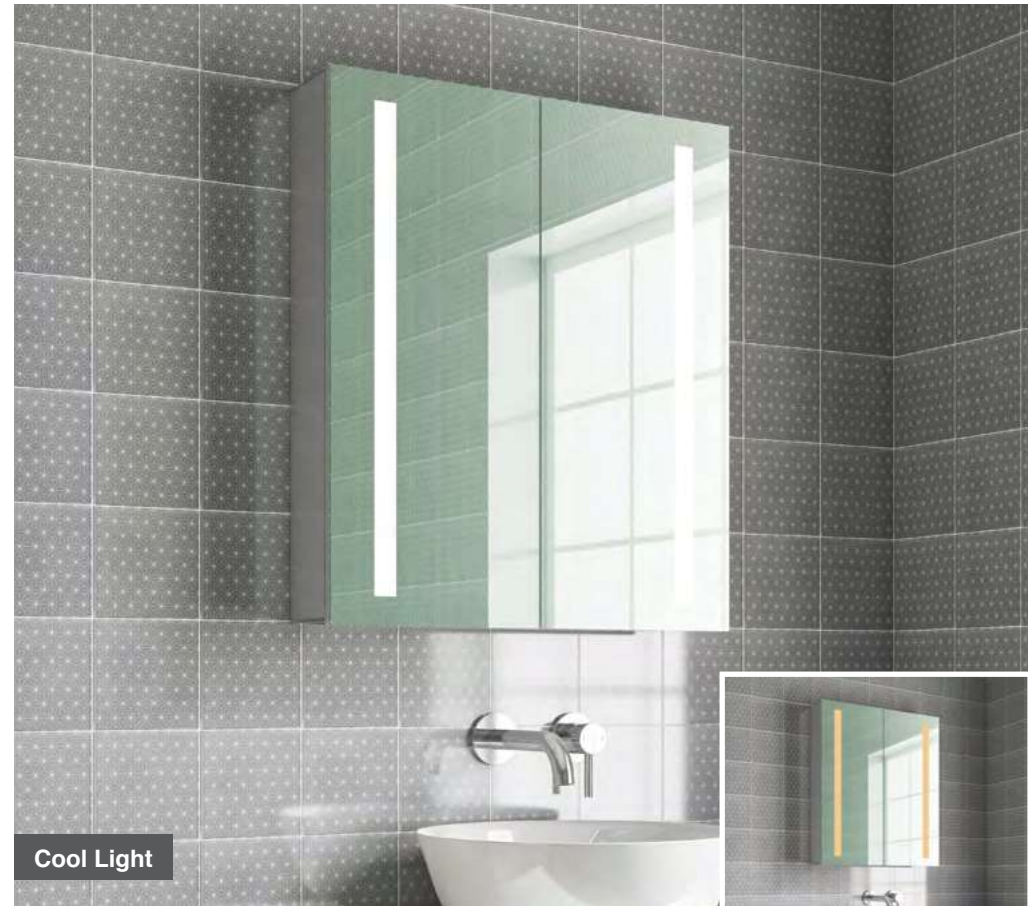

LED Mirror Cabinets

Annie 50

H 700 x W 500 x D 130mm

MLCAANN50

£468

Features

- LED Aluminium Mirror Cabinet
- Multi Functional Infrared Sensor Controls Light from Cool - Warm & Brightness with Memory Function
- Soft Close Left Hand Hinge Door
- 2 Adjustable Shelves
- Charging Socket
- IP44

Annie 60

H 700 x W 600 x D 130mm

MLCAANN60

£524

Features

- LED Aluminium Mirror Cabinet
- Multi Functional Infrared Sensor Controls Light from Cool - Warm & Brightness with Memory Function
- Soft Close Hinge Doors
- 2 Adjustable Shelves
- Charging Socket
- IP44