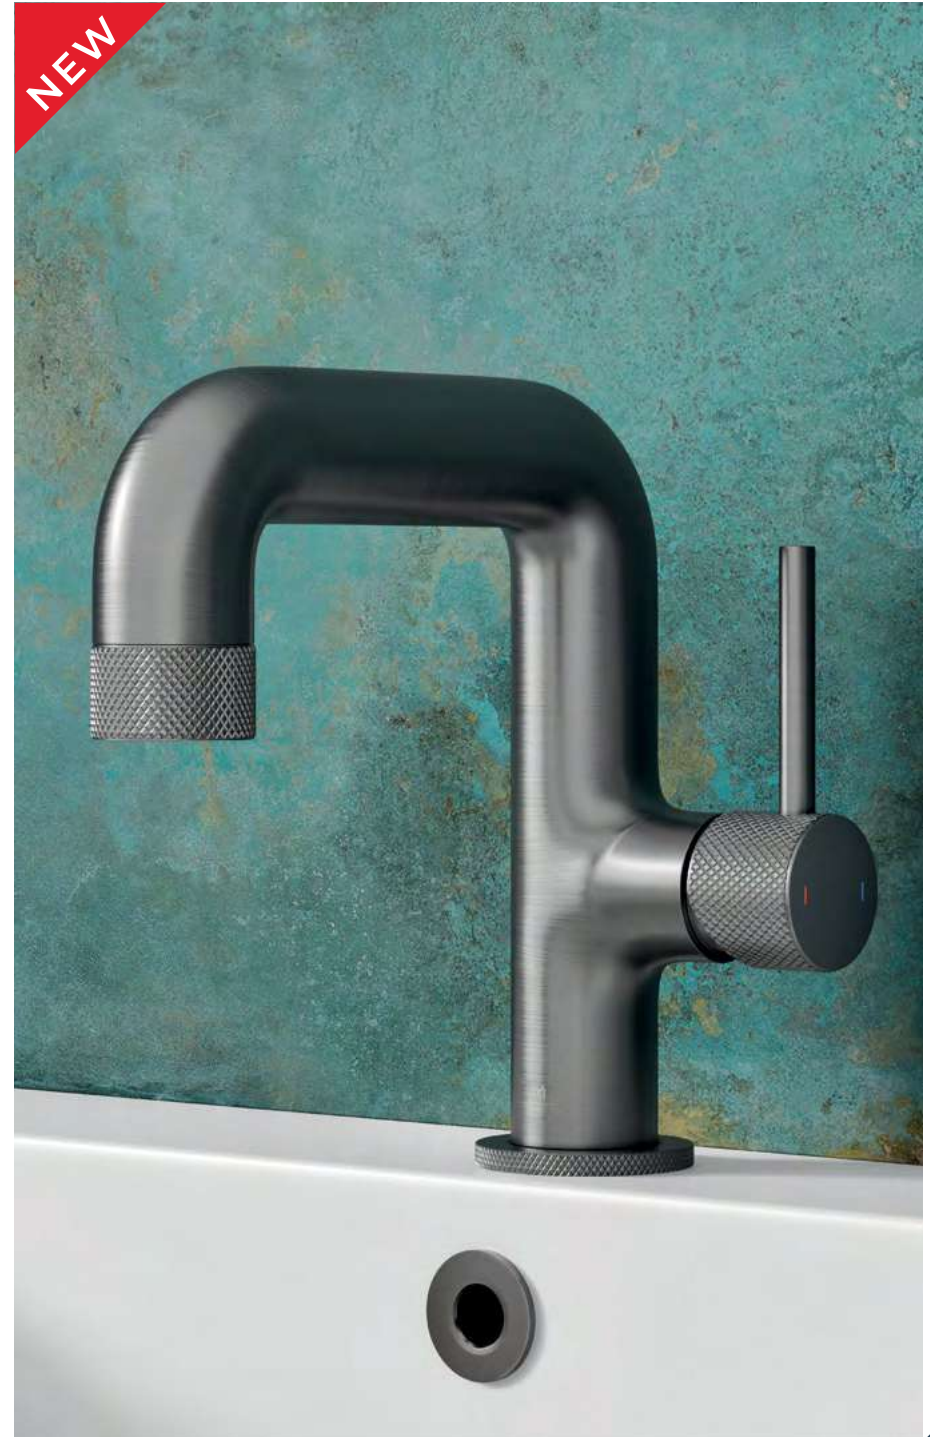

Interchangeable design for horizontal & vertical installation

Minimum bar pressure required to outlet

Knurled Easy-Plumb Floor Standing Bath Shower Mixer & Kit

Gun Metal PVD Finish

RYYVKN6GM

£1,234

P 2.0

Pure - Brushed Brass