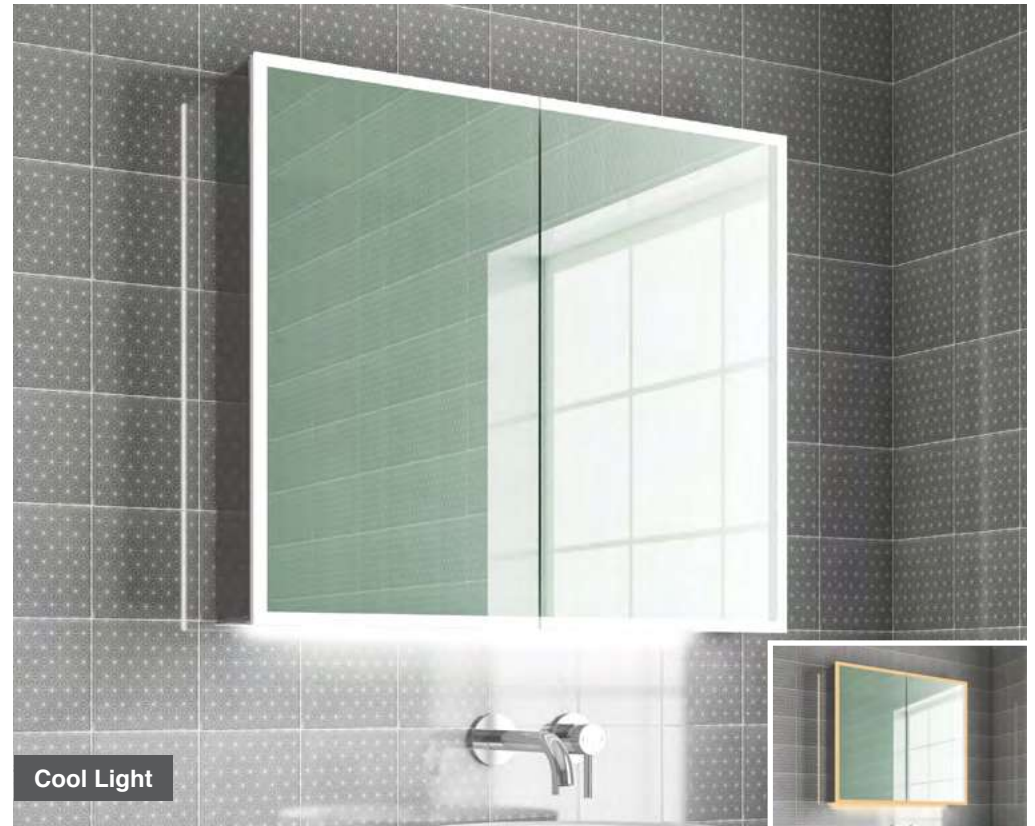

Maya 50

H 700 x W 500 x D 130mm

MLCAMAY50 £550

Features

- LED Aluminium Mirror Cabinet
- Multi Functional Infrared Sensor Controls Light from Cool - Warm & Brightness with Memory Function
- Ambient Downlight
- Soft Close Left Hand Hinge Door
- 2 Adjustable Shelves
- Heated Demister Pad
- Charging Socket
- Mirror Sides
- IP44

LED Mirror Cabinets

Maya 60

H 700 x W 600 x D 130mm

MLCAMAY60

£668

Features

- LED Aluminium Mirror Cabinet
- Multi Functional Infrared Sensor Controls Light from Cool - Warm & Brightness with Memory Function
- Ambient Downlight
- Soft Close Hinge Doors
- 2 Adjustable Shelves
- Heated Demister Pad
- Charging Socket
- Mirror Sides
- IP44

Maya 80

H 700 x W 800 x D 130mm

MLCAMAY80

£764

Features

- LED Aluminium Mirror Cabinet
- Multi Functional Infrared Sensor Controls Light from Cool - Warm & Brightness with Memory Function
- Ambient Downlight
- Soft Close Hinge Doors
- 2 Adjustable Shelves
- Heated Demister Pad
- Charging Socket
- Mirror Sides
- IP44