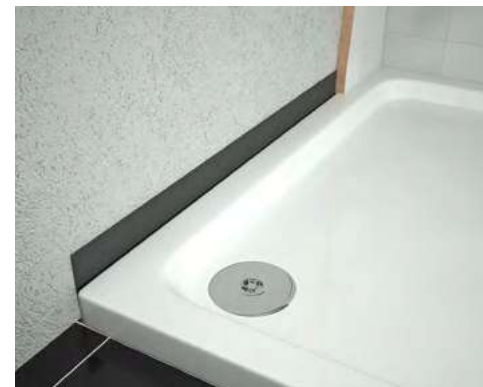

900 x 900

1000 x 1000

1400 x 900

1500 x 800

Shower Trays

Work Surfaces

Baths

Ryver - Chrome