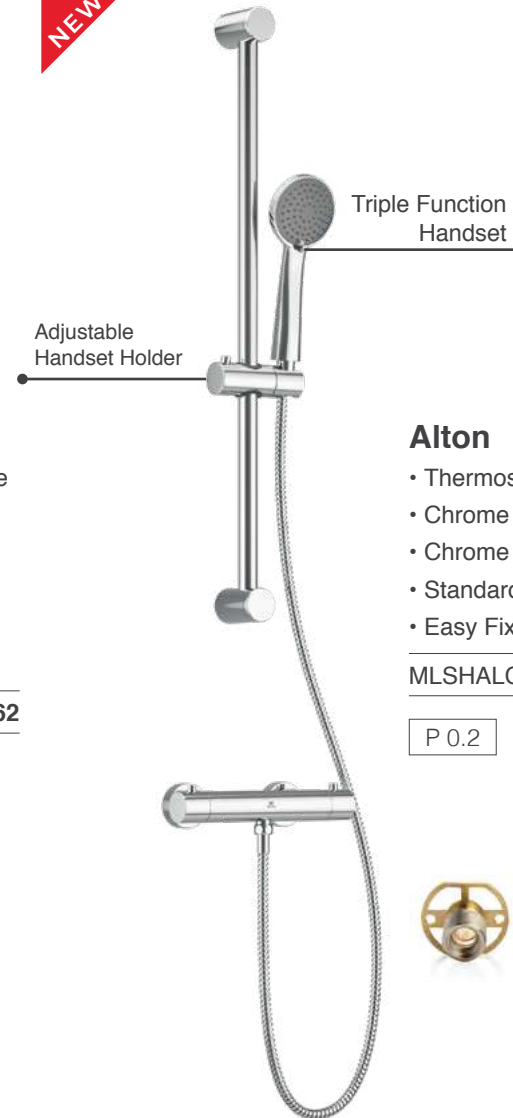

MLSHDACP

£617

P 1.0

Includes Easy Fix Kit

Euri

NEW

Euri

- Cool Touch Thermostatic Exposed Shower Valve
- Adjustable Sliding Rail Kit with Soap Dish
- Push Button Triple Function Handset
- ABS Chrome Plated Adjustable Handset Holder
- Premium Antibacterial PVC Shower Hose 1.5m
- Easy Fix Kit

MLSHEUCP £262

P 0.2

Alton

NEW

Alton

- Thermostatic Exposed Shower Valve
- Chrome Adjustable Triple Function Handset
- Chrome Adjustable Handset Holder
- Standard Chrome Hose 1.5m
- Easy Fix Kit

MLSHALCP £214