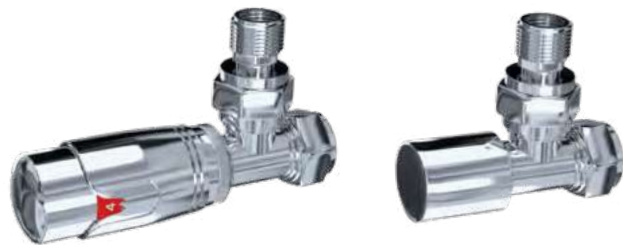

MLVAWHROST £41

**Round Straight Radiator Valves
Black Pair**

MLVABLRST £39

**Corner Radiator Valves
Anthracite Pair**

MLVAANROCOAN £44

Thermostatic Radiator Valves

**Round Angled Thermostatic Radiator Valves
Chrome Pair**