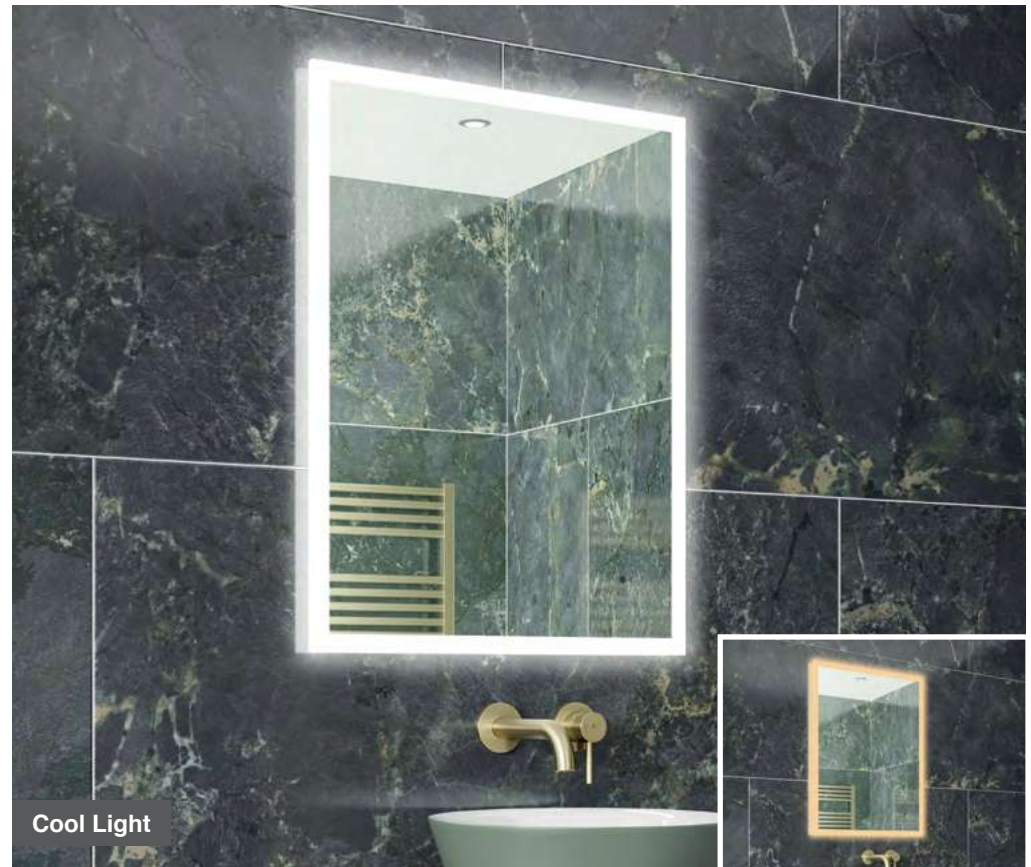

Jade 60

H 800 x W 600 x D 50mm

MLMIJAD60 **£375**

Features

- LED Mirror
- Multi Functional Contactless Sensor Controls Light from Cool - Warm & Brightness with Memory Function
- Ambient Downlight
- Portrait
- Heated Demister Pad
- Charging Socket
- IP44

Audio Mirrors

Cool Light

Warm Light

Jade 55 Bluetooth

H 700 x W 550 x D 50mm

MLMIJAD55BT

£399

 **Bluetooth™**

Features

- LED Mirror
- Multi Functional Contactless Sensor Controls Light from Cool - Warm & Brightness with Memory Function
- Portrait
- Heated Demister Pad
- Charging Socket
- Bluetooth Audio
- IP44