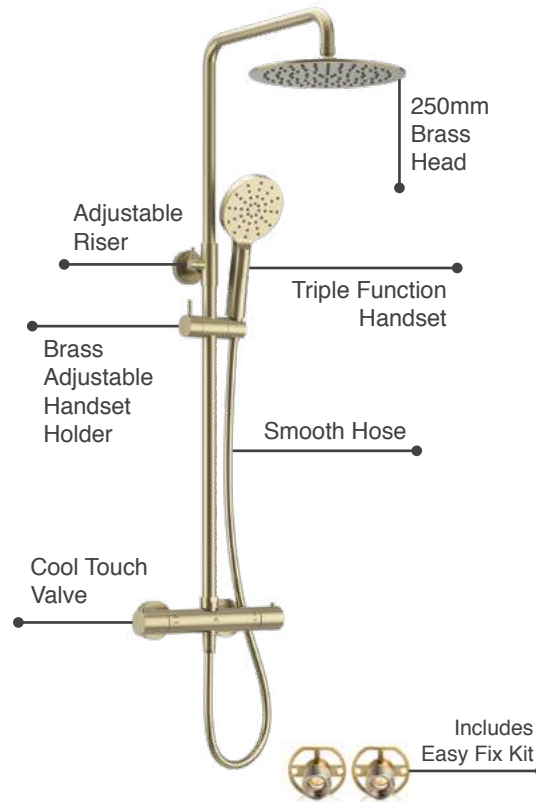

RYVSHOKBL £632

P 1.0

NEW

Ryver - Brushed Brass

Ryver Exposed Thermostatic Shower

- Cool Touch Thermostatic Exposed Valve
- Adjustable Riser Rail Kit
- 250mm Brass Head
- Push Button Triple Function Handset
- Solid Brass Adjustable Handset Holder
- Premium Antibacterial PVC Shower Hose 1.5m
- Easy Fix Kit
- Brushed Brass PVD Finish