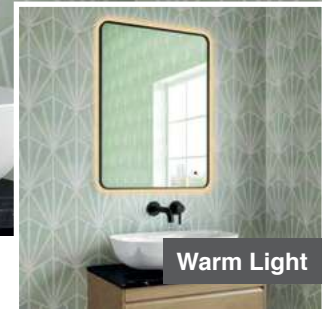

Warm Light

Quin 60 - Matt Black

H 800 x W 600 x D 38mm

MLMIQUI60BL £492

IP44

Features

- Matt Black Framed LED Mirror
- Multi Functional Contactless Sensor Controls Light from Cool - Warm & Brightness with Memory Function
- Ambient Lighting
- Landscape or Portrait
- Heated Demister Pad
- IP44 Rating