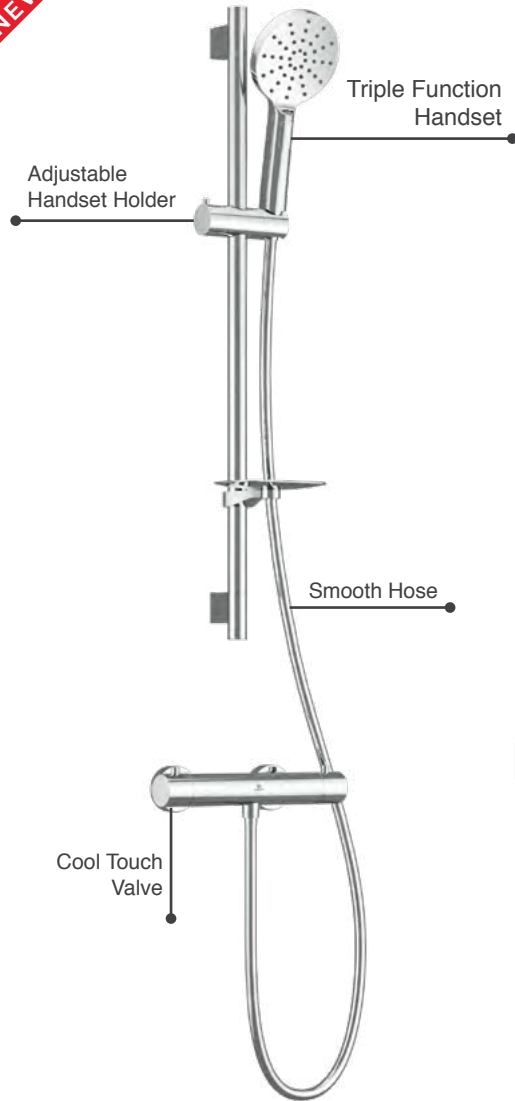

MLSHDACP

£617

P 1.0

Includes Easy Fix Kit

Euri

NEW

Euri

- Cool Touch Thermostatic Exposed Shower Valve
- Adjustable Sliding Rail Kit with Soap Dish
- Push Button Triple Function Handset
- ABS Chrome Plated Adjustable Handset Holder
- Premium Antibacterial PVC Shower Hose 1.5m
- Easy Fix Kit