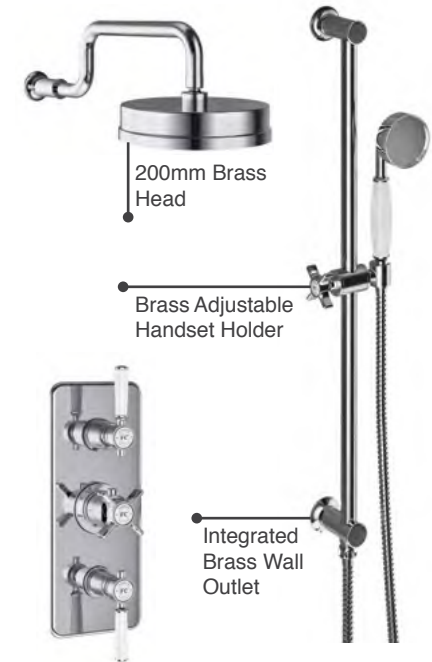

Farnham Traditional Shower Kit 1

- 410mm Traditional Shower Arm
- 200mm Brass Shower Head with Rub Clean Nozzles
- Adjustable Sliding Rail Kit integrated Brass Wall Outlet
- Brass Adjustable Handset Holder
- Brass / Ceramic Handset
- Standard Chrome Hose 1.5m
- Triple 2 Outlet Thermostatic Concealed Valve

FARSHOKIT1

£904

P 1.0

P Minimum bar pressure required to outlet