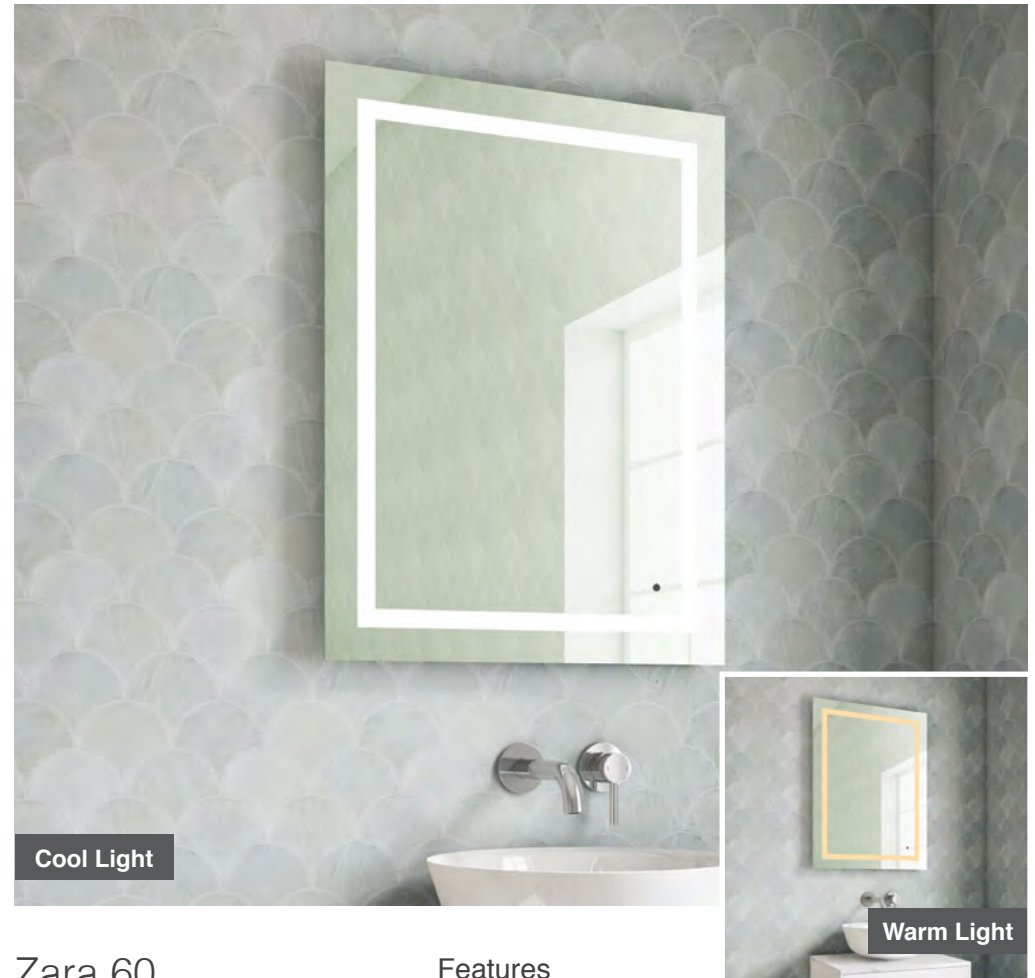

Cool Light

Warm Light

Iris 55

H 700 x W 550 x D 40mm

MLMIIRI55 £284

Features

- LED Mirror
- Multi Functional Contactless Sensor Controls Light from Cool - Warm & Brightness with Memory Function
- Landscape or Portrait
- Heated Demister Pad
- IP44

LED Mirrors

Zara 50

H 700 x W 500 x D 40mm

MLMIZAR50

£284

Features

- LED Mirror
- Multi Functional Contactless Sensor Controls Light from Cool - Warm & Brightness with Memory Function
- Landscape or Portrait
- Heated Demister Pad
- IP44

Zara 60

H 800 x W 600 x D 40mm

MLMIZAR60

£320

Features

- LED Mirror
- Multi Functional Contactless Sensor Controls Light from Cool - Warm & Brightness with Memory Function
- Landscape or Portrait
- Heated Demister Pad
- IP44

LED Mirrors

Lyle 45

H 800 x W 450 x D 30mm

MLMILYL45 **£320**

Features

- LED Slimline Mirror
- Multi Functional Contactless Sensor Controls Light from Cool - Warm & Brightness with Memory Function
- Ambient Lighting
- Landscape or Portrait
- Heated Demister Pad
- IP44