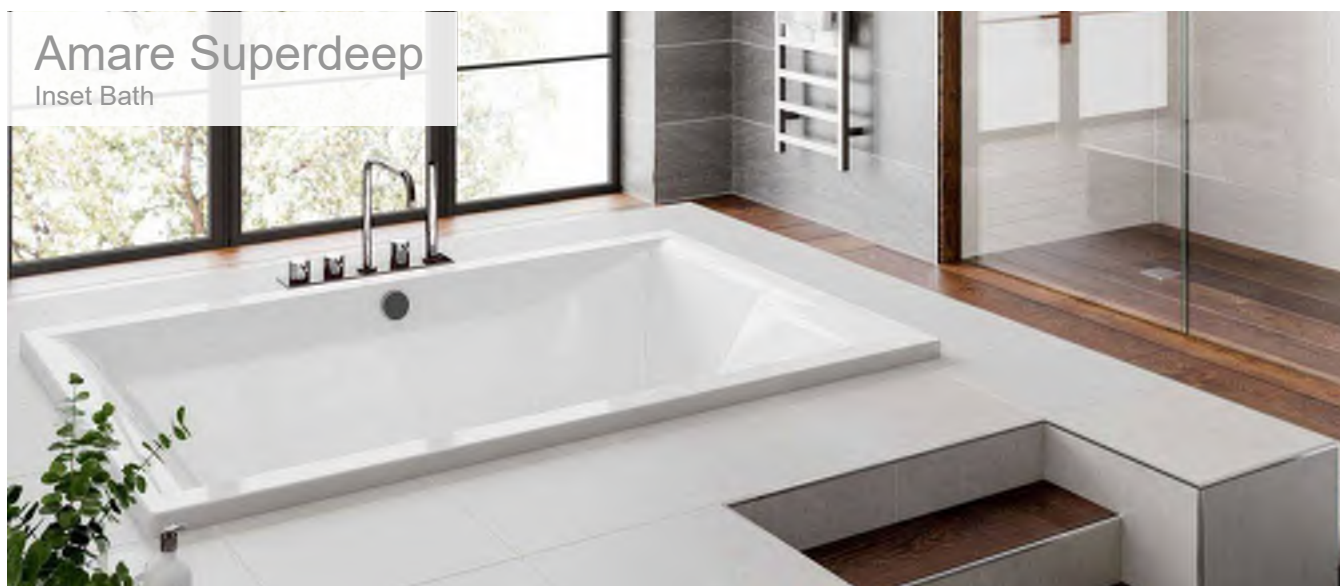

Amare Superdeep
Inset Bath