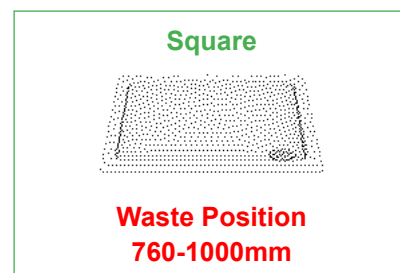

**Please Note: Handing Of Trays Differs From Other Manufacturers**

<b>Square</b>	<b>Standard</b>	<b>Inc VAT</b>	<b>Antislip</b>	<b>Inc VAT</b>
Square 760 x 760mm	FB02412	<b>£172.09</b>	FB02504	<b>£209.05</b>
Square 800 x 800mm	FB02414	<b>£188.27</b>	FB02505	<b>£220.61</b>
Square 900 x 900mm	FB02416	<b>£215.99</b>	FB02509	<b>£249.48</b>
Square 1000 x 1000mm	FB02424	<b>£248.33</b>	FB02514	<b>£304.92</b>