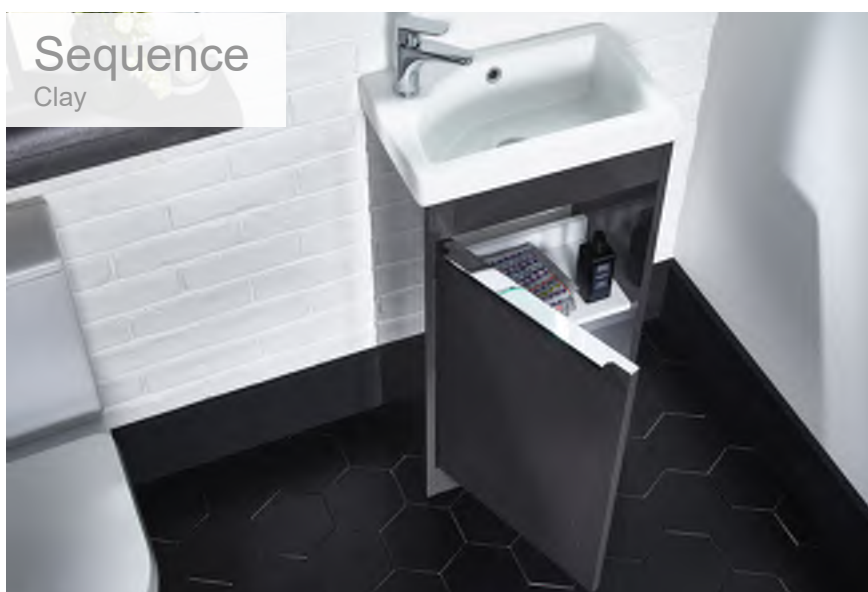

### Sequence

Wall mounted units with bespoke colour matched handles, adjustable drawer dividers and a thin edged ceramic basin create the ultimate contemporary design, look and feel.

Sequence  
Grey

450 Freestanding Unit