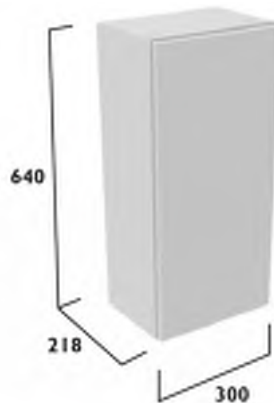

Wall Cupboards

300 Wall Cupboard

With Door Pack & Carcass

- Soft close hinges
- Reversible door
- Two glass shelves
- Concealed hangers

Suitable for standard & slim depth units

Finish	Carcass	Code
Calm		
Gloss Light Grey	Graphite	FB05297
Gloss White	White	FB05315
Kona	Graphite	FB05279
Matt Dark Grey	Graphite	FB09441
Mineral Blue	Graphite	FB08926
Legacy		
Flax*	Oak	FB08901
Matt Dark Grey*	Oak	FB05370
Metro Grey*	Oak	FB05351
Mineral Blue*	Oak	FB08943
		£318.20

600 Wall Cupboard

With Door Pack & Carcass

- Soft close hinges
- Reversible door
- Two glass shelves
- Concealed hangers

Suitable for standard & slim depth units