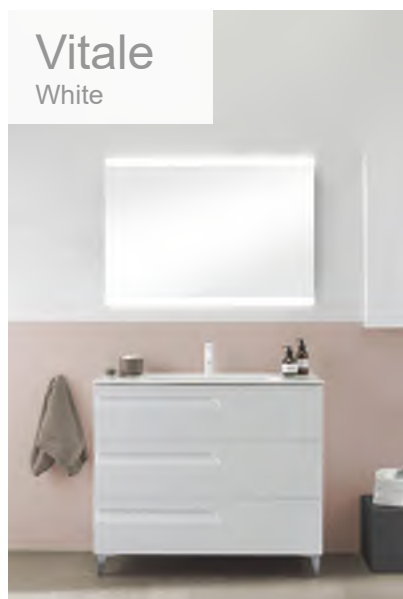

### 1000mm Floorstanding 3 Drawer Unit

Including Ceramic Basin (1010 x 758 x 460mm)

	White	FB04548	£1190.00
	Graphite	FB04546	£1190.00

Vitale

VITALE reflects the vitality of those who lead an active lifestyle and are always on the go. Every detail counts towards making the most out of each space.