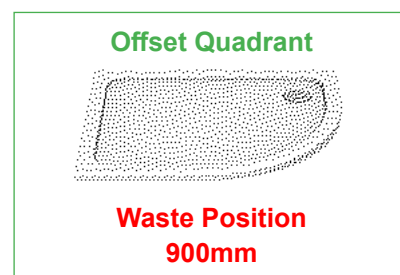

Please Note: Handing Of Trays Differs From Other Manufacturers

Square	Standard	Inc VAT	Antislip	Inc VAT
Square 760 x 760mm	FB02412	£172.09	FB02504	£209.05
Square 800 x 800mm	FB02414	£188.27	FB02505	£220.61
Square 900 x 900mm	FB02416	£215.99	FB02509	£249.48
Square 1000 x 1000mm	FB02424	£248.33	FB02514	£304.92

Offset Quadrant	Standard	LH	RH	Inc VAT
Offset Quadrant 900 x 760mm	FB02477		FB02479	£213.67
Offset Quadrant 900 x 800mm	FB02481		FB02483	£217.14
Offset Quadrant 1000 x 800mm	FB02487		FB02489	£227.53
Offset Quadrant 1000 x 900mm	FB02491		FB02493	£233.30
Offset Quadrant 1200 x 800mm	FB02496		FB02498	£242.56
Offset Quadrant 1200 x 900mm	FB02500		FB02502	£249.48

Offset Quadrant	Antislip	LH	RH	Inc VAT
Offset Quadrant 900 x 760mm	FB02537		FB02538	£237.94
Offset Quadrant 900 x 800mm	FB02539		FB02540	£251.80
Offset Quadrant 1000 x 800mm	FB02542		FB02543	£266.81
Offset Quadrant 1000 x 900mm	FB02544		FB02545	£280.67
Offset Quadrant 1200 x 800mm	FB02547		FB02548	£287.59
Offset Quadrant 1200 x 900mm	FB02549		FB02550	£295.68

Quadrant	Standard	Inc VAT	Antislip	Inc VAT
Quadrant 800 x 800mm	FB02474	£184.80	FB02536	£220.61
Quadrant 900 x 900mm	FB02476	£213.67	FB02541	£249.48
Quadrant 1000 x 1000mm	FB02486	£242.56	FB02546	£278.35

Accessories	Code	Inc VAT
Kudos 90mm Waste (DWA90) Chrome	FB02551	£56.59

Accessories	Code	Inc VAT
Kudos 90mm Waste (DWA90SMBK) Black	FB02552	£64.68