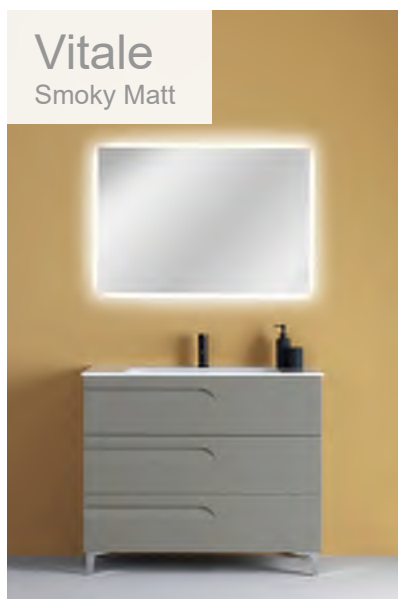

### 1000mm Floorstanding 3 Drawer Unit

Including Ceramic Basin (1010 x 758 x 460mm)

	White	FB04548	£1190.00
	Graphite	FB04546	£1190.00

Vitale

VITALE reflects the vitality of those who lead an active lifestyle and are always on the go. Every detail counts towards making the most out of each space.