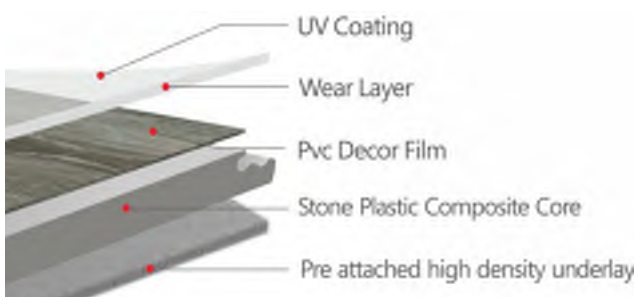

Grey Oak Wood Plank

4.0mm Rigid Core with a protected 0.55mm vinyl wear-layer & a high density (100kg/m3) pre-attached 1.0mm IXPE underlay

Recommended Underfloor Heating Solution

Page 64-65