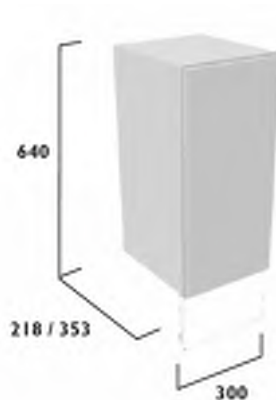

Finish	Carcass	Standard	Slim
Calm			
Gloss Light Grey	Graphite	FB05292	FB05284
Gloss White	White	FB05310	FB05302
Kona	Graphite	FB05274	FB05266
Matt Dark Grey	Graphite	FB09439	FB09433
Mineral Blue	Graphite	FB08922	FB08915
Legacy			
Flax	Oak	FB08896	FB08888
Matt Dark Grey	Oak	FB05365	FB05357
Metro Grey	Oak	FB05346	FB05338
Mineral Blue	Oak	FB08939	FB08932
		£318.20	£318.20