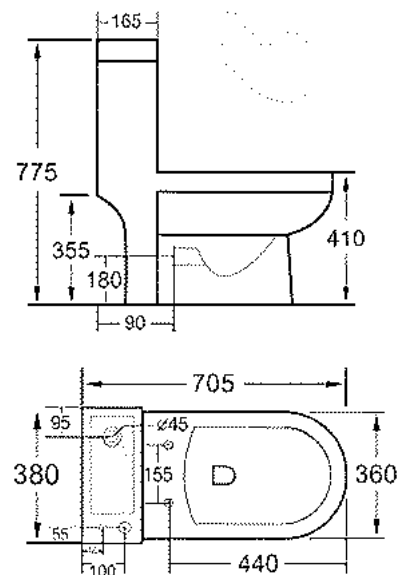

Features

- 5 Year Guarantee (All Manufacturing Defects)
- 0.6 Bar Minimum Recommended Pressure
- Contemporary Design
- Tap Height 135mm (Approx)
- Dual Flush Push Button
- Water Saving Cistern
  4.75 / 3 litre flush
- Internal Cistern Fittings
- Soft Close, Quick Release Seat
- Time Saving & space saving