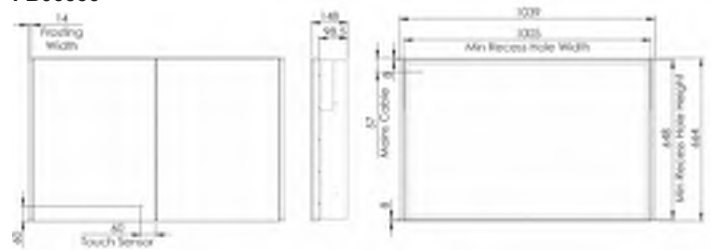

FB06536

Depth Of Cavity Required 98.5mm