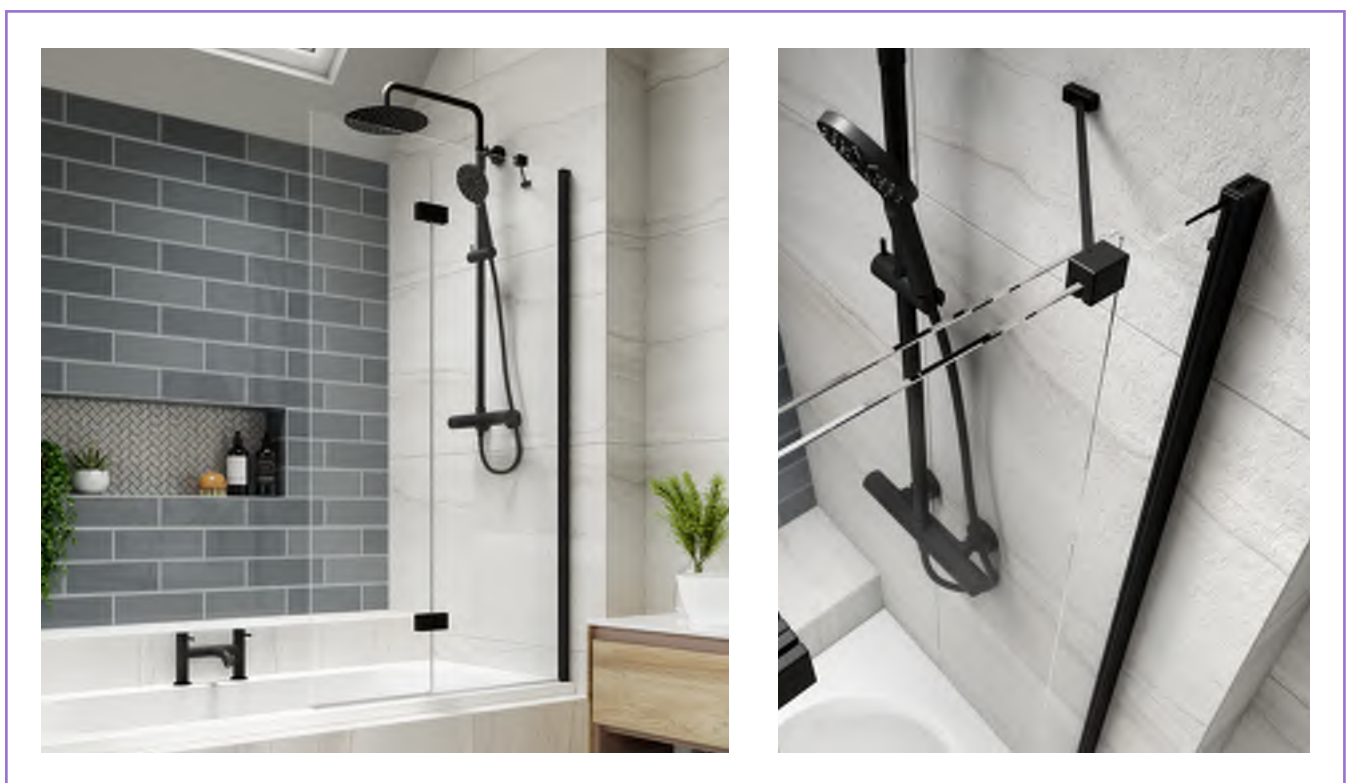

Inspire Black Now Available