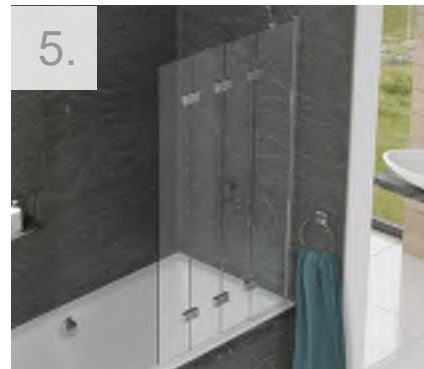

## Inspire Bathscreens

Power Shower Proof Up To 3.0 Bar

All Right Hand Shown

Standard Single Panel Bath Screen

Duo: 2 Panel In-Fold Bath Screen

2 Panel Out-Swing Bath Screen

Triple: 3 Panel In-Fold Bath Screen