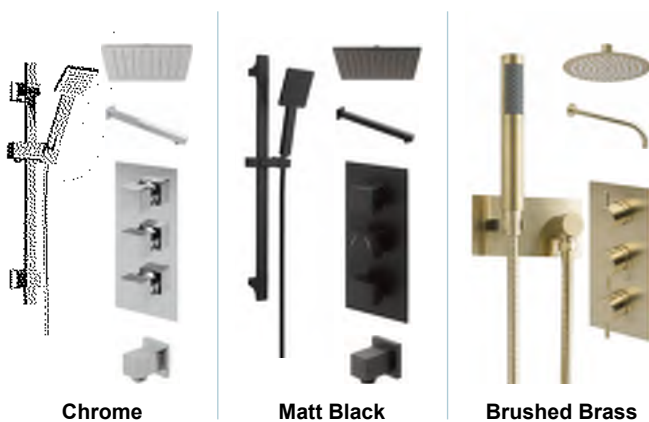

Chrome	FB08190	£460.00
Matt Black	FB08193	£535.00
Brushed Brass	FB08196	£550.00