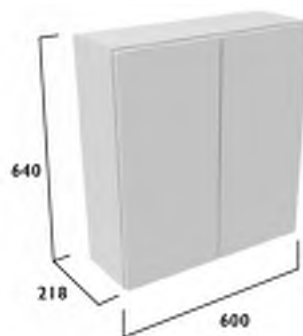

Finish	Carcass	Standard
Calm		
Gloss Light Grey	Graphite	FB05298
Gloss White	White	FB05316
Kona	Graphite	FB05280
Matt Dark Grey	Graphite	FB09442
Mineral Blue	Graphite	FB08927
Legacy		
Flax	Oak	FB08902
Matt Dark Grey	Oak	FB05371
Metro Grey	Oak	FB05352
Mineral Blue	Oak	FB08944
		£467.60