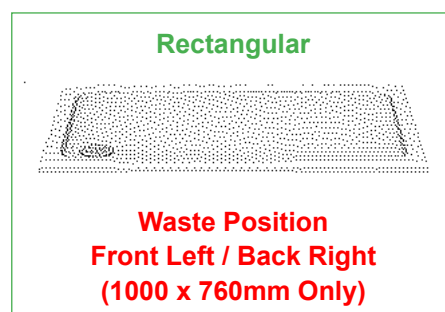

Rectangular	Standard	Inc VAT	Slip Resistant	Inc VAT
Rectangular 900 x 700mm	FB02417	£207.90	FB02506	£237.94
Rectangular 900 x 760mm	FB02418	£213.67	FB02507	£246.01
Rectangular 900 x 800mm	FB02421	£219.44	FB02508	£261.02
Rectangular 1000 x 700mm	FB02425	£219.44	FB02510	£261.02
Rectangular 1000 x 760mm	FB02426	£227.53	FB02511	£266.81
Rectangular 1000 x 800mm	FB02429	£232.15	FB02512	£273.73
Rectangular 1000 x 900mm	FB02431	£237.94	FB02513	£280.67
Rectangular 1100 x 700mm	FB02434	£237.94	FB02515	£280.67
Rectangular 1100 x 760mm	FB02435	£248.33	FB02517	£287.59
Rectangular 1100 x 800mm	FB02438	£254.10	FB02518	£295.68
Rectangular 1100 x 900mm	FB02440	£259.87	FB02519	£301.45
Rectangular 1200 x 700mm	FB02442	£259.87	FB02520	£301.45
Rectangular 1200 x 760mm	FB02443	£264.49	FB02521	£308.39
Rectangular 1200 x 800mm	FB02446	£266.81	FB02522	£316.46
Rectangular 1200 x 900mm	FB02448	£278.35	FB02523	£323.40
Rectangular 1400 x 700mm	FB02450	£363.83	FB02524	£407.71
Rectangular 1400 x 800mm	FB02452	£369.60	FB02525	£413.48
Rectangular 1400 x 900mm	FB02454	£377.69	FB02526	£428.51
Rectangular 1500 x 700mm	FB02456	£377.69	FB02527	£428.51
Rectangular 1500 x 800mm	FB02458	£385.76	FB02528	£442.37
Rectangular 1500 x 900mm	FB02460	£390.40	FB02529	£457.38
Rectangular 1600 x 700mm	FB02462	£395.02	FB02530	£457.38
Rectangular 1600 x 800mm	FB02464	£404.26	FB02531	£468.92
Rectangular 1600 x 900mm	FB02466	£412.33	FB02532	£483.95
Rectangular 1700 x 700mm	FB02468	£416.95	FB02533	£483.95
Rectangular 1700 x 800mm	FB02470	£429.66	FB02534	£497.81
Rectangular 1700 x 900mm	FB02472	£440.05	FB02535	£512.82

Riser Kit	Code	Inc VAT
1200mm Riser Kit* Inc Front Panel & 5 Legs	FB08302	£71.90
1800mm Riser Kit* Inc Front Panel & 9 Legs	FB08303	£121.34

Riser Kit	Code	Inc VAT
*Optional Side Panel For 1200 Riser Kits	FB08298	£17.98
Quadrant Riser Kit Inc Quad Panel & 5 Legs	FB08304	£103.37