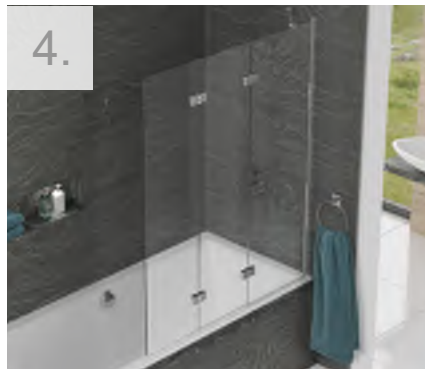

## Inspire Bathscreens

Power Shower Proof Up To 3.0 Bar

All Right Hand Shown

Standard Single Panel Bath Screen

Duo: 2 Panel In-Fold Bath Screen

2 Panel Out-Swing Bath Screen

Triple: 3 Panel In-Fold Bath Screen