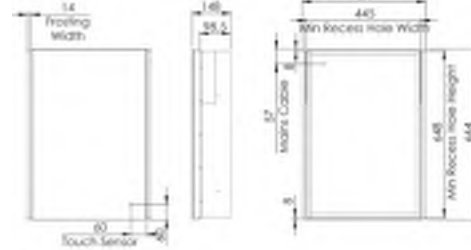

Facade Recessed Cabinet

L.E.D. Illuminated Mirror. Features Include: Heated Demister Pad, Infrared Sensor, Charging Socket, IP44 and Touch Sensor Switch With Colour Temperature & Brightness Adjustment.

FB06534

Depth Of Cavity Required 98.5mm

FB06534

FB06535

FB06536

Product Description

Facade Single Mirror Door Cabinet With Integrated Fluorescent Lighting
479(w) x 664(h) x 148(d)mm (Recessed Cabinet)

Facade Double Mirror Door Cabinet With Integrated Fluorescent Lighting
639(w) x 664(h) x 148(d)mm (Recessed Cabinet)

Facade Double Mirror Door Cabinet With Integrated Fluorescent Lighting
1039(w) x 664(h) x 148(d)mm (Recessed Cabinet)

Codes

FB06534

FB06535

FB06536

Inc VAT

£450.40

£585.80

£838.50