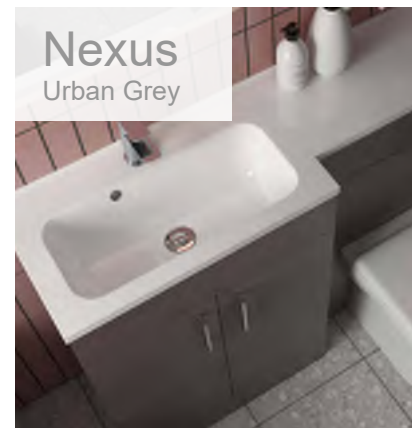

Left Hand Shown