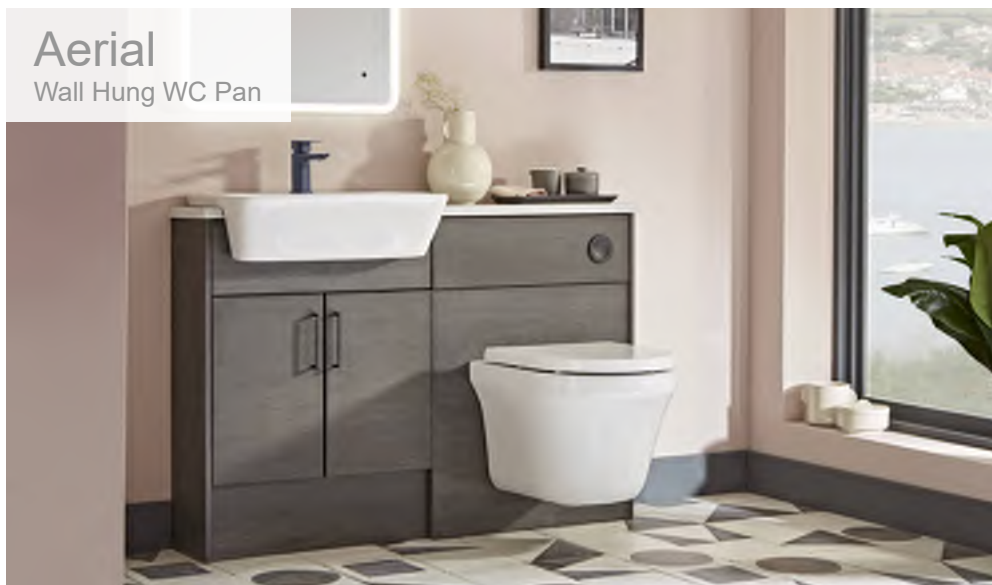

Tavistock Wall Hung WC Pans

Aerial
Wall Hung WC Pan

Soft Close Toilet Seat Included
330(h) x 495(d)mm

FB05618   **£461.00**

Aerial Wall Hung WC Pan & Calm Fitted Furniture

Soft Close Toilet Seat Included
355(h) x 490(d)mm

FB09296   **£473.51**

Soft Close Toilet Seat Included
320(h) x 510(d)mm

FB08719   **£494.70**

Soft Close Toilet Seat Included
345(h) x 510(d)mm

FB05600   **£503.10**

Soft Close Toilet Seat Included
345(h) x 505(d)mm

FB05527   **£446.29**