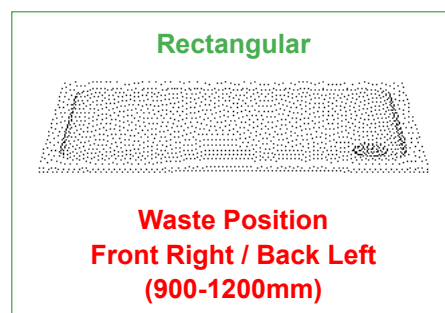

Rectangular	Standard	Inc VAT	Slip Resistant	Inc VAT
Rectangular 900 x 700mm	FB02417	£207.90	FB02506	£237.94
Rectangular 900 x 760mm	FB02418	£213.67	FB02507	£246.01
Rectangular 900 x 800mm	FB02421	£219.44	FB02508	£261.02
Rectangular 1000 x 700mm	FB02425	£219.44	FB02510	£261.02
Rectangular 1000 x 760mm	FB02426	£227.53	FB02511	£266.81
Rectangular 1000 x 800mm	FB02429	£232.15	FB02512	£273.73
Rectangular 1000 x 900mm	FB02431	£237.94	FB02513	£280.67
Rectangular 1100 x 700mm	FB02434	£237.94	FB02515	£280.67
Rectangular 1100 x 760mm	FB02435	£248.33	FB02517	£287.59
Rectangular 1100 x 800mm	FB02438	£254.10	FB02518	£295.68
Rectangular 1100 x 900mm	FB02440	£259.87	FB02519	£301.45
Rectangular 1200 x 700mm	FB02442	£259.87	FB02520	£301.45
Rectangular 1200 x 760mm	FB02443	£264.49	FB02521	£308.39
Rectangular 1200 x 800mm	FB02446	£266.81	FB02522	£316.46
Rectangular 1200 x 900mm	FB02448	£278.35	FB02523	£323.40
Rectangular 1400 x 700mm	FB02450	£363.83	FB02524	£407.71
Rectangular 1400 x 800mm	FB02452	£369.60	FB02525	£413.48
Rectangular 1400 x 900mm	FB02454	£377.69	FB02526	£428.51
Rectangular 1500 x 700mm	FB02456	£377.69	FB02527	£428.51
Rectangular 1500 x 800mm	FB02458	£385.76	FB02528	£442.37
Rectangular 1500 x 900mm	FB02460	£390.40	FB02529	£457.38
Rectangular 1600 x 700mm	FB02462	£395.02	FB02530	£457.38
Rectangular 1600 x 800mm	FB02464	£404.26	FB02531	£468.92
Rectangular 1600 x 900mm	FB02466	£412.33	FB02532	£483.95
Rectangular 1700 x 700mm	FB02468	£416.95	FB02533	£483.95
Rectangular 1700 x 800mm	FB02470	£429.66	FB02534	£497.81
Rectangular 1700 x 900mm	FB02472	£440.05	FB02535	£512.82

Riser Kit	Code	Inc VAT
1200mm Riser Kit* Inc Front Panel & 5 Legs	FB08302	£71.90
1800mm Riser Kit* Inc Front Panel & 9 Legs	FB08303	£121.34

Riser Kit	Code	Inc VAT
*Optional Side Panel For 1200 Riser Kits	FB08298	£17.98
Quadrant Riser Kit Inc Quad Panel & 5 Legs	FB08304	£103.37