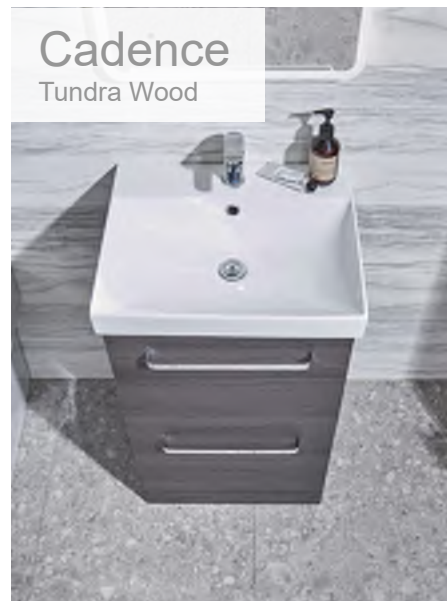

Cadence
Tundra Wood

500 Freestanding Unit