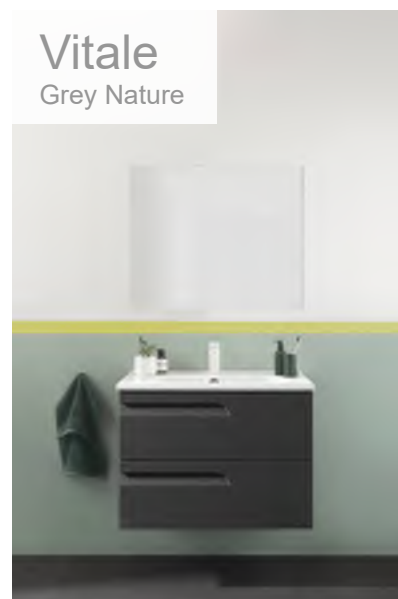

Vitale

VITALE reflects the vitality of those who lead an active lifestyle and are always on the go. Every detail counts towards making the most out of each space.

800mm Wall Hung
2 Drawer Unit

Supplied Rigid For Easy Installation

600(w) x 840(h) x 250(d)mm

- White FB04560
- Smoky Matt FB04590
- Grey Nature FB04591

£380.00

Including Soft Close Doors

300(w) x 1500(h) x 240(d)mm

- White FB04585
- Smoky Matt FB04586
- Grey Nature FB04587

£475.00

Including Ceramic Basin

610(w) x 860(h) x 450(d)mm

- White FB04593
- Smoky Matt FB04594
- Grey Nature FB04592

£600.00

Including Ceramic Basin

Slim Depth 380mm / Standard 450mm

610(w) x 585(h)mm

		Slim	Inc. VAT	Standard	Inc. VAT
White	FB04619		£655.00	FB04624	£690.00
Smoky Matt	FB04614		£655.00	FB04615	£690.00
Grey Nature	FB04609		£655.00	FB04610	£690.00