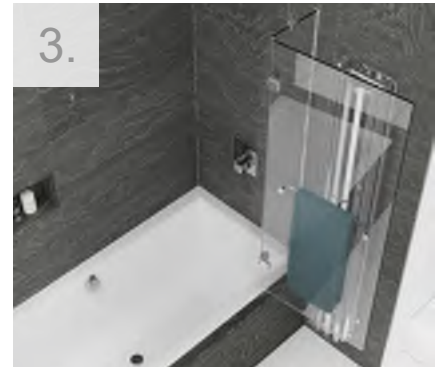

## Inspire Bathscreens

Power Shower Proof Up To 3.0 Bar

All Right Hand Shown

Standard Single Panel Bath Screen

Duo: 2 Panel In-Fold Bath Screen

2 Panel Out-Swing Bath Screen

Triple: 3 Panel In-Fold Bath Screen