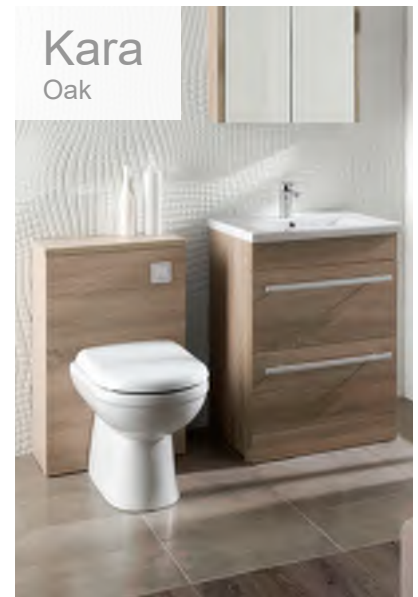

### Kara

5 Year Warranty

**Kara**  
White Gloss

**Kara**  
Oak

**600mm Wall Hung Unit  
2 Drawer**

Including Ceramic Basin

Gloss White

600(w) x 500(h) x 450(d)mm