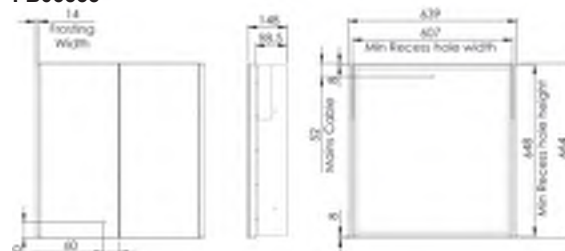

Facade Recessed Cabinet

L.E.D. Illuminated Mirror. Features Include: Heated Demister Pad, Infrared Sensor, Charging Socket, IP44 and Touch Sensor Switch With Colour Temperature & Brightness Adjustment.

FB06535

Depth Of Cavity Required 98.5mm

FB06534

FB06535

FB06536

Product Description

Facade Single Mirror Door Cabinet With Integrated Fluorescent Lighting
479(w) x 664(h) x 148(d)mm (Recessed Cabinet)

Facade Double Mirror Door Cabinet With Integrated Fluorescent Lighting
639(w) x 664(h) x 148(d)mm (Recessed Cabinet)

Facade Double Mirror Door Cabinet With Integrated Fluorescent Lighting
1039(w) x 664(h) x 148(d)mm (Recessed Cabinet)

Codes

FB06534

FB06535

FB06536

Inc VAT

£450.40

£585.80

£838.50