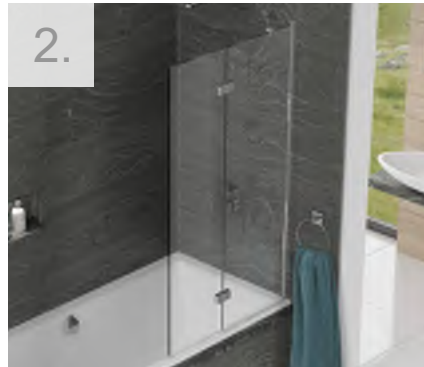

## Inspire Bathscreens

Power Shower Proof Up To 3.0 Bar

All Right Hand Shown

Standard Single Panel Bath Screen

Duo: 2 Panel In-Fold Bath Screen

2 Panel Out-Swing Bath Screen

Triple: 3 Panel In-Fold Bath Screen