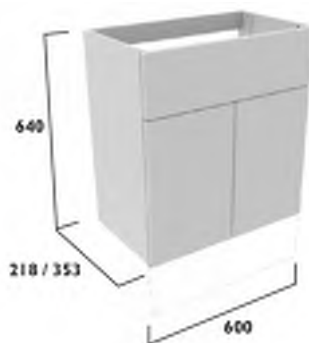

Finish	Carcass	Standard	Slim
Calm			
Gloss Light Grey	Graphite	FB05296	FB05288
Gloss White	White	FB05314	FB05306
Kona	Graphite	FB05278	FB05270
Matt Dark Grey	Graphite	FB09184	FB09436
Mineral Blue	Graphite	FB08925	FB08918
Legacy			
Flax	Oak	FB08900	FB08892
Matt Dark Grey	Oak	FB05369	FB05361
Metro Grey	Oak	FB05350	FB05342
Mineral Blue	Oak	FB08942	FB08935

£443.10 £443.10

500 Back To Wall Unit

With Fascia Pack & Carcass

- Fascia to be cut on site to suit WC
- Main panel goes to floor
- Front access top fascia
- Can be used with wall hung WC's & wall hung frame