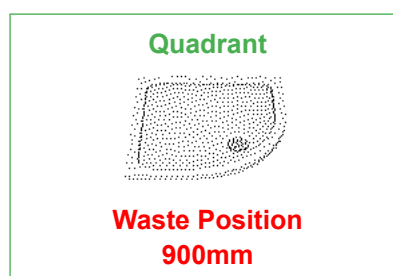

Offset Quadrant	Antislip	LH	RH	Inc VAT
Offset Quadrant 900 x 760mm	FB02537		FB02538	£237.94
Offset Quadrant 900 x 800mm	FB02539		FB02540	£251.80
Offset Quadrant 1000 x 800mm	FB02542		FB02543	£266.81
Offset Quadrant 1000 x 900mm	FB02544		FB02545	£280.67
Offset Quadrant 1200 x 800mm	FB02547		FB02548	£287.59
Offset Quadrant 1200 x 900mm	FB02549		FB02550	£295.68