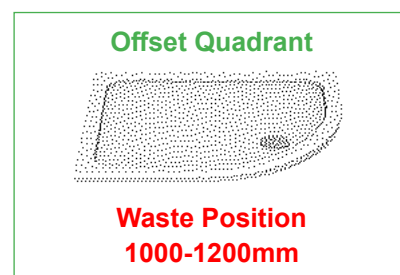

Offset Quadrant	Antislip	LH	RH	Inc VAT
Offset Quadrant 900 x 760mm	FB02537		FB02538	£237.94
Offset Quadrant 900 x 800mm	FB02539		FB02540	£251.80
Offset Quadrant 1000 x 800mm	FB02542		FB02543	£266.81
Offset Quadrant 1000 x 900mm	FB02544		FB02545	£280.67
Offset Quadrant 1200 x 800mm	FB02547		FB02548	£287.59
Offset Quadrant 1200 x 900mm	FB02549		FB02550	£295.68