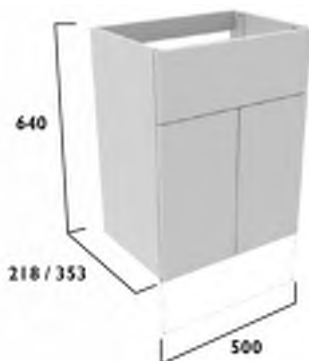

Basin Units & Back To Wall WC Units

500 Basin Unit

With Fascia/Door Pack & Carcass

- Fascia can be cut on to suit sanitaryware
- One adjustable shelf
- Soft close hinges
- Removable back panel
- A plinth is required for this unit

Finish	Carcass	Standard	Slim
Calm			
Gloss Light Grey	Graphite	FB05295	FB05287
Gloss White	White	FB05313	FB05305
Kona	Graphite	FB05277	FB05269
Matt Dark Grey	Graphite	FB09440	FB09435
Mineral Blue	Graphite	FB08924	FB08917
Legacy			
Flax	Oak	FB08899	FB08891
Matt Dark Grey	Oak	FB05368	FB05360
Metro Grey	Oak	FB05349	FB05341
Mineral Blue	Oak	FB08941	FB08934

£413.89 £413.89

600 Basin Unit

With Fascia/Door Pack & Carcass

- Fascia can be cut on to suit sanitaryware
- One adjustable shelf
- Soft close hinges
- Removable back panel
- A plinth is required for this unit