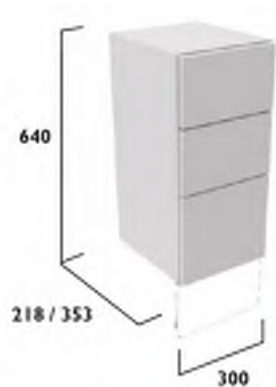

300 Floor Cupboard

With Door Pack & Carcass

- Soft close runners
- A plinth is required for this unit

Finish	Carcass	Standard
Calm		
Gloss Light Grey	Graphite	FB08908
Gloss White	White	FB08909
Kona	Graphite	FB08911
Matt Dark Grey	Graphite	FB08910
Mineral Blue	Graphite	FB08907
Legacy		
Flax	Oak	FB08905
Matt Dark Grey	Oak	FB08903
Metro Grey	Oak	FB08904
Mineral Blue	Oak	FB08906
		£740.10

300 Full Height Cupboard

With Door Pack & Carcass

- Soft close hinges
- Two adjustable glass shelves
- One wooden adjustable shelf
- A plinth is required for this unit