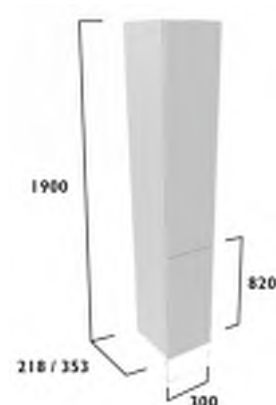

#### 300 Full Height Cupboard

With Door Pack & Carcass

- Soft close hinges
- Two adjustable glass shelves
- One wooden adjustable shelf
- A plinth is required for this unit

Finish	Carcass	Standard	Slim
<b>Calm</b>			
Gloss Light Grey	Graphite	FB05294	FB05286
Gloss White	White	FB05312	FB05304
Kona	Graphite	FB05276	FB05268
Matt Dark Grey	Graphite	FB09183	FB09434
Mineral Blue	Graphite	FB08923	FB08916
<b>Legacy</b>			
Flax	Oak	FB08898	FB08890
Matt Dark Grey	Oak	FB05367	FB05359
Metro Grey	Oak	FB05348	FB05340
Mineral Blue	Oak	FB08940	FB08933
		<b>£656.20</b>	<b>£656.20</b>