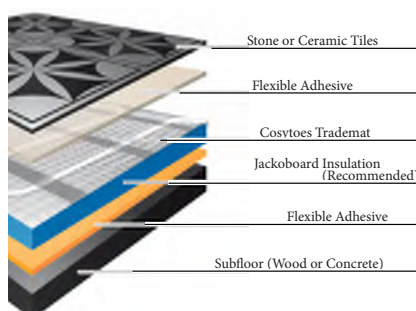

## Jackoboard Insulation Board

Highly recommended with COSYTOES TradeMat or Loose Cable, create the perfect base for your underfloor heating system.

- High Thermal Insulation
- Reduce Heat-up Times
- Fully waterproof
- Ideal for Wetrooms
- Lightweight to Handle
- Ready to Tile
- Reduce Cost of Wasted Electric