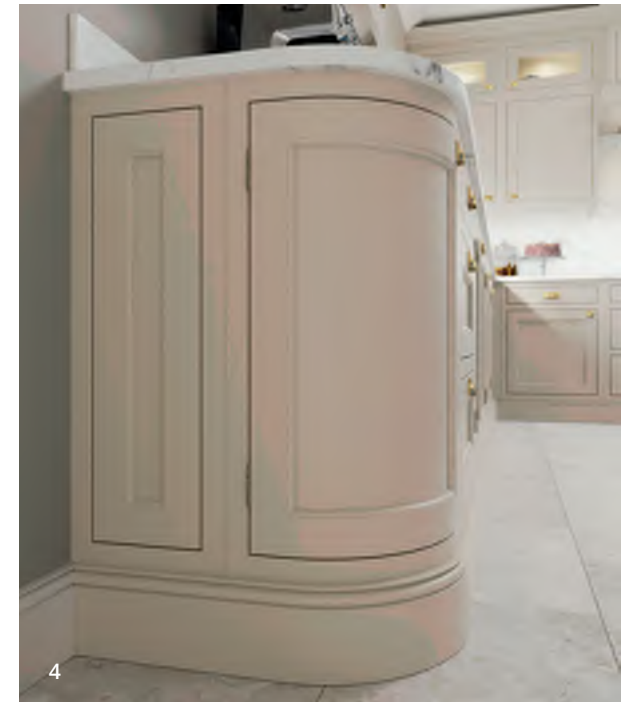

4

- 3 Island with curved doors and moulded skirting plinth. Open wall display unit with curved doors.
- 4 Curved base door with moulded skirting plinth.

Handles: K1-192 and K1-194 (See page 232).